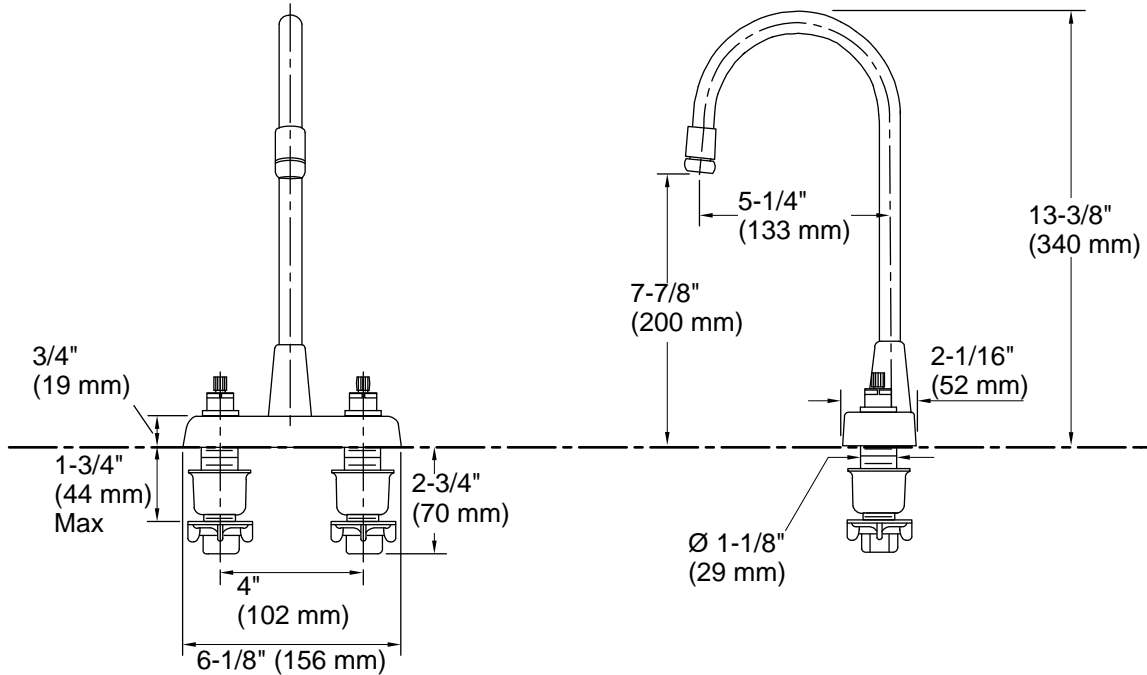

Features

- Quarter-turn washerless ceramic disc valves
- 5-1/4" (133 mm) spout reach
- Standard aerator
- Variety of handle style options
- Less drain
- 1.5 gpm (5.7 lpm) maximum flow rate at 60 psi (4.14 bar)

Technical Information

All product dimensions are nominal.

Faucet:

Flow rate: 1.5 gal/min (5.7 l/min)

Drain included: No

Spout:

Spout reach: 5-1/4" (133 mm)

Notes