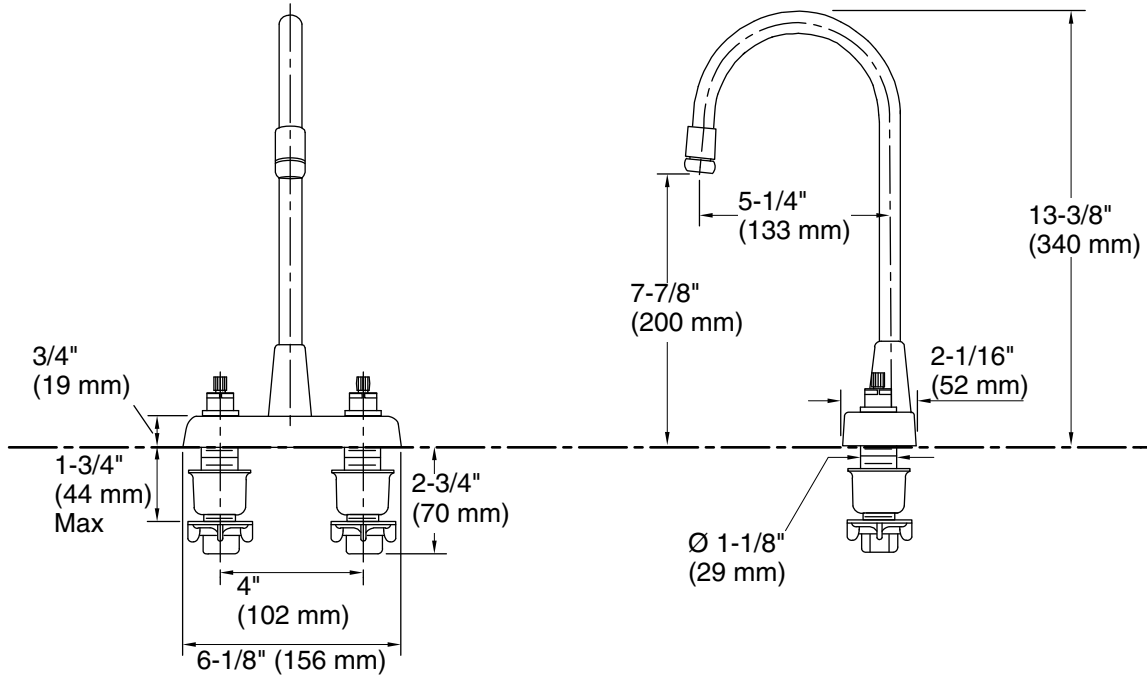

Features

- Quarter-turn washerless ceramic disc valves
- 5-1/4" (133 mm) spout reach
- Standard aerator
- Variety of handle style options
- Less drain
- 1.5 gpm (5.7 lpm) maximum flow rate at 60 psi (4.14 bar)

NSF/ANSI/CAN 372

DOE - Energy Policy Act 1992

ADA

KOHLER® Faucet Lifetime Limited Warranty

See website for detailed warranty information.

Technical Information

All product dimensions are nominal.

Faucet flow rate: 1.5 gal/min (5.7 l/min)

Drain included: No

Spout:

Spout reach: 5-1/4" (133 mm)

Notes

Install this product according to the installation instructions.

ADA compliant when installed to the specific requirements of these regulations.