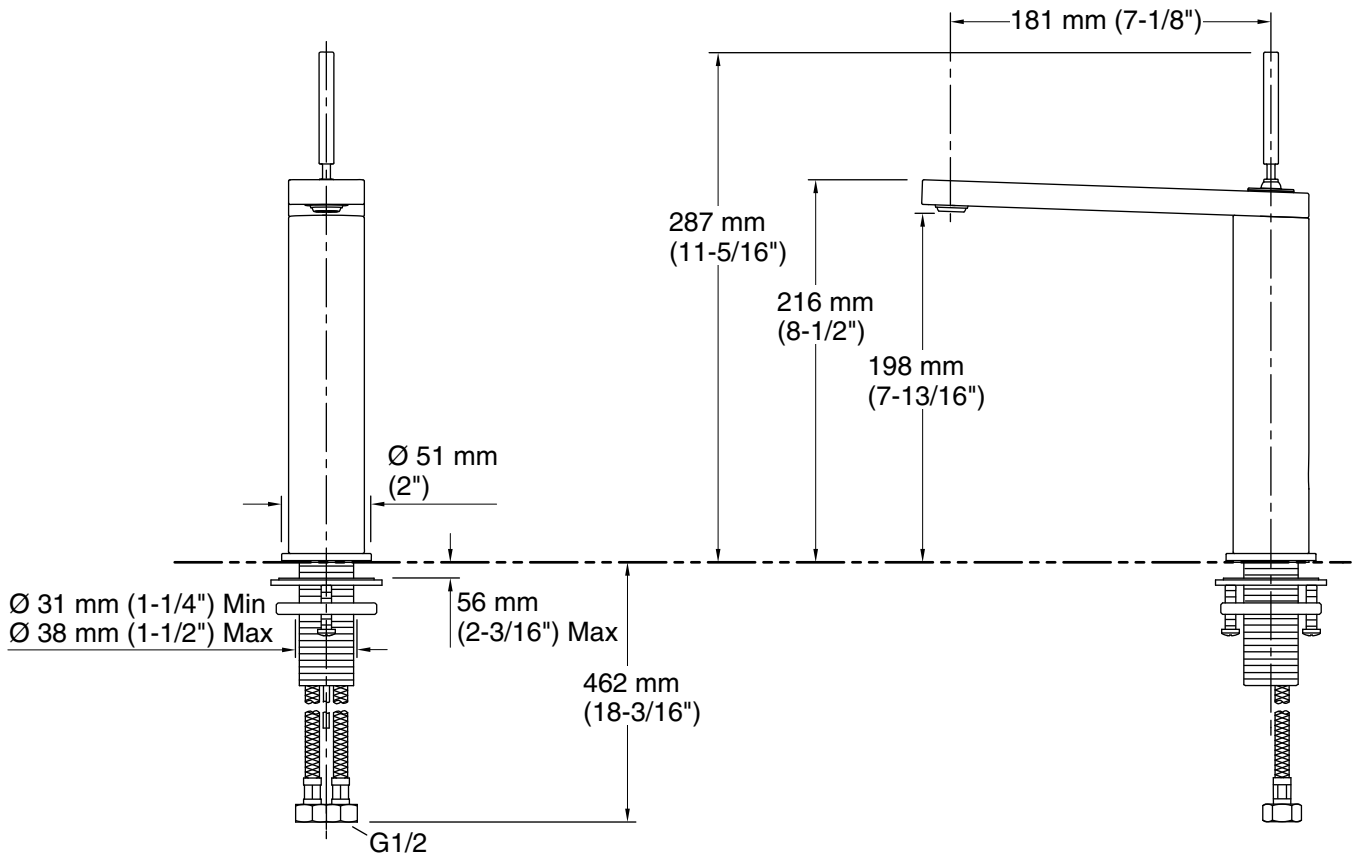

Features

- Metal construction
- Flexible G 1/2 supply hoses for easy installation

Material

- KOHLER[®] finishes resist corrosion and tarnishing

Codes/Standards

None Applicable

KOHLER[®] Produtos para Cozinhas e Banheiros Ltda Faucets Fifteen-Year Limited Warranty

See website for detailed warranty information.

Technical Information

All product dimensions are nominal.

Spout:

Spout reach: 7-1/8" (181 mm)

Notes

Install this product according to the installation guide.