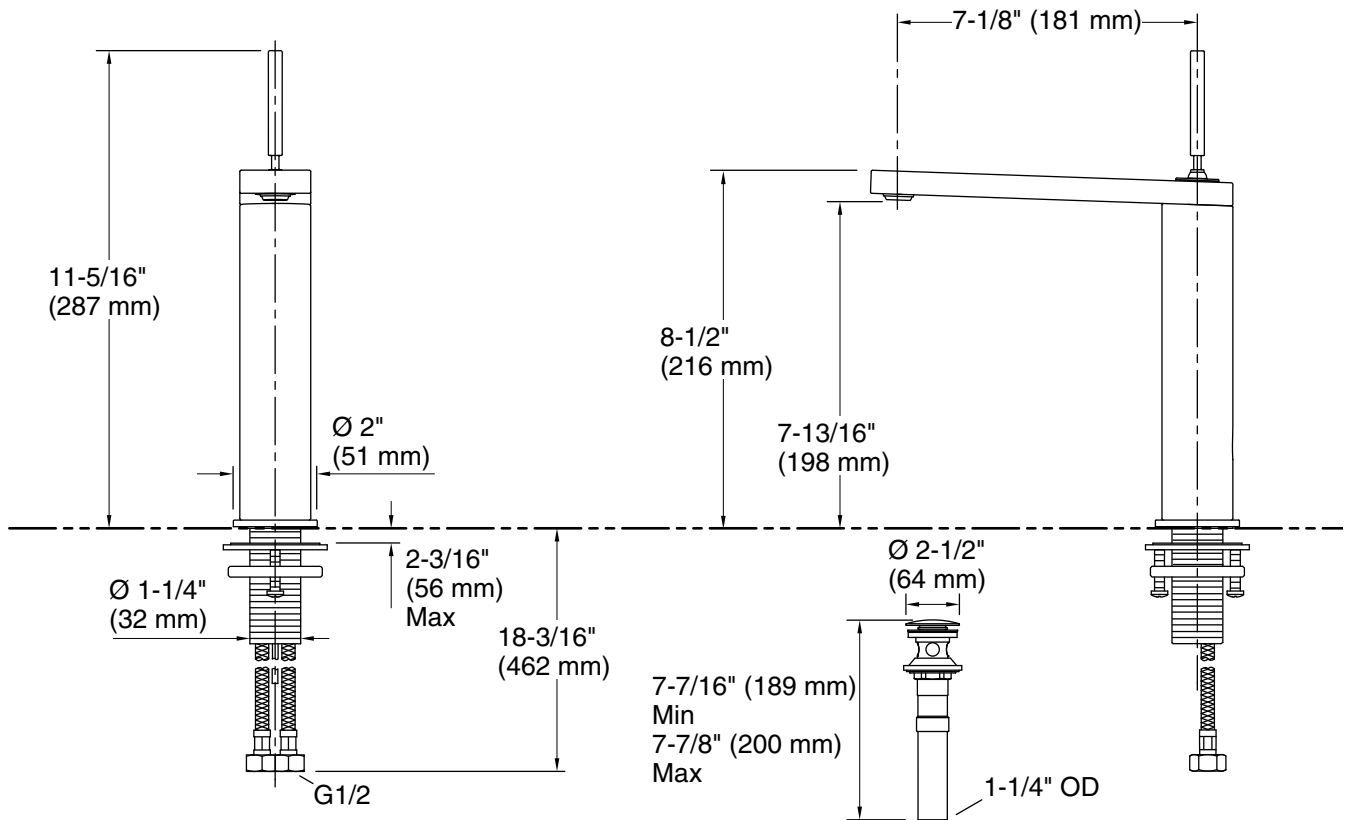

KOHLER® Faucets

Composed™

Tall single-handle bathroom sink faucet with Joystick handle, 8.3 lpm

K-73053T-4

Features

- Joystick handle allows for both on/off actuation and temperature setting
- Red/blue indexing
- 8-1/2" (215 mm) faucet height
- 7-1/8" (181 mm) spout reach
- Tall height is ideal for vessel-style sinks
- Laminar flow delivers a graceful stream of water
- 2.2 gpm (8.3 lpm) maximum flow rate at 45 psi (3.1 bar)
- Includes pop-up drain with lift rod and 1-1/4" (32 mm) tailpiece
- KOHLER® ceramic disc valves exceed industry longevity standards for a lifetime of durable performance
- Coordinates with Composed faucets, accessories, and showering components to complete your bathroom

Codes/Standards

Plumbing Standards
GB 18145

See website for detailed warranty information.

KOHLER Faucets **Composed™**

Tall single-handle bathroom sink faucet with Joystick handle, 8.3 lpm
K-73053T-4

Technical Information

All product dimensions are nominal.

Faucet:

Flow rate: 2.2 gal/min (8.3 l/min)

Drain included: Yes

Drain with overflow: Yes

Spout:

Spout reach: 7-1/8" (181 mm)

Notes