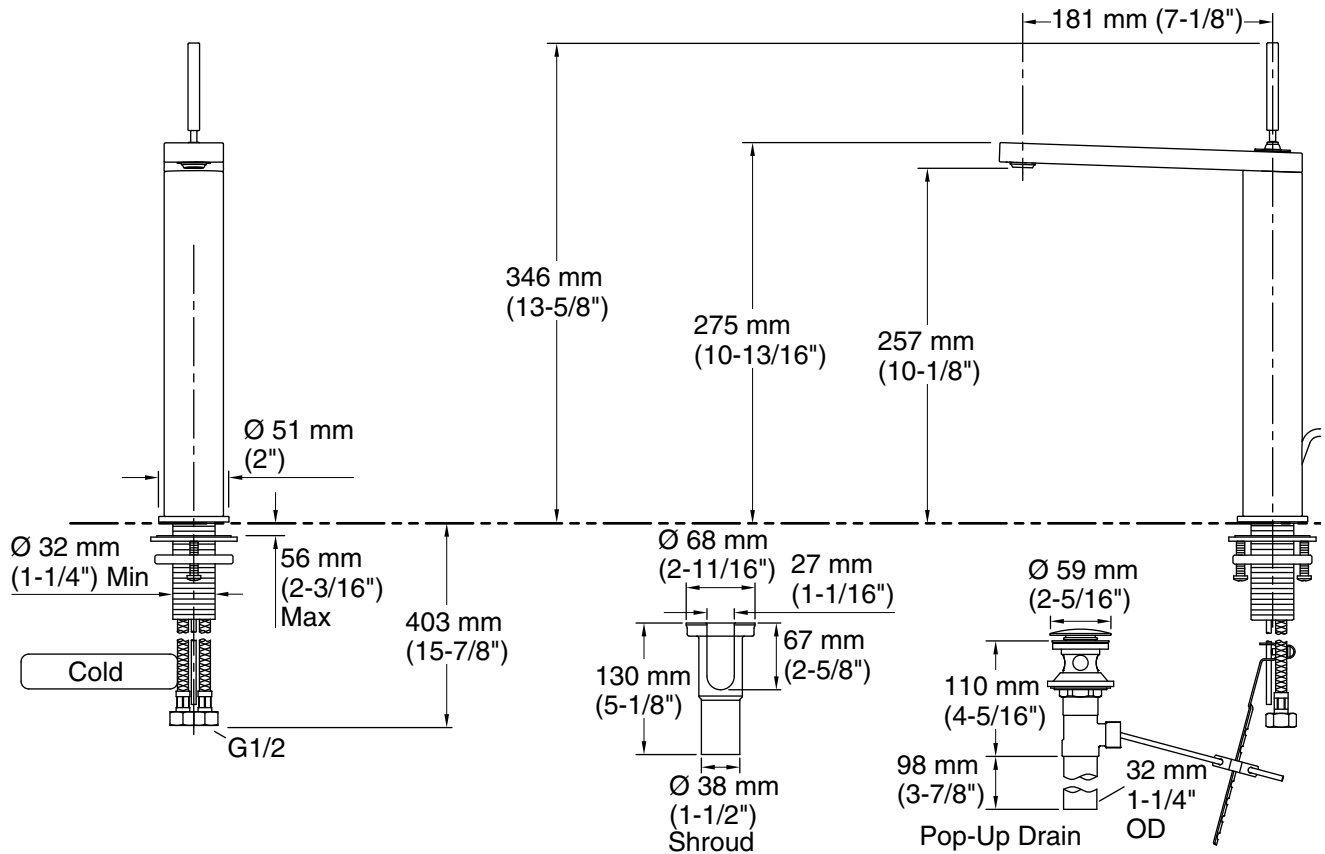

Technical Information

All product dimensions are nominal.

Faucet:

Flow rate: 2.11 gal/min (8 l/min)

Notes

Install this product according to the installation instructions.