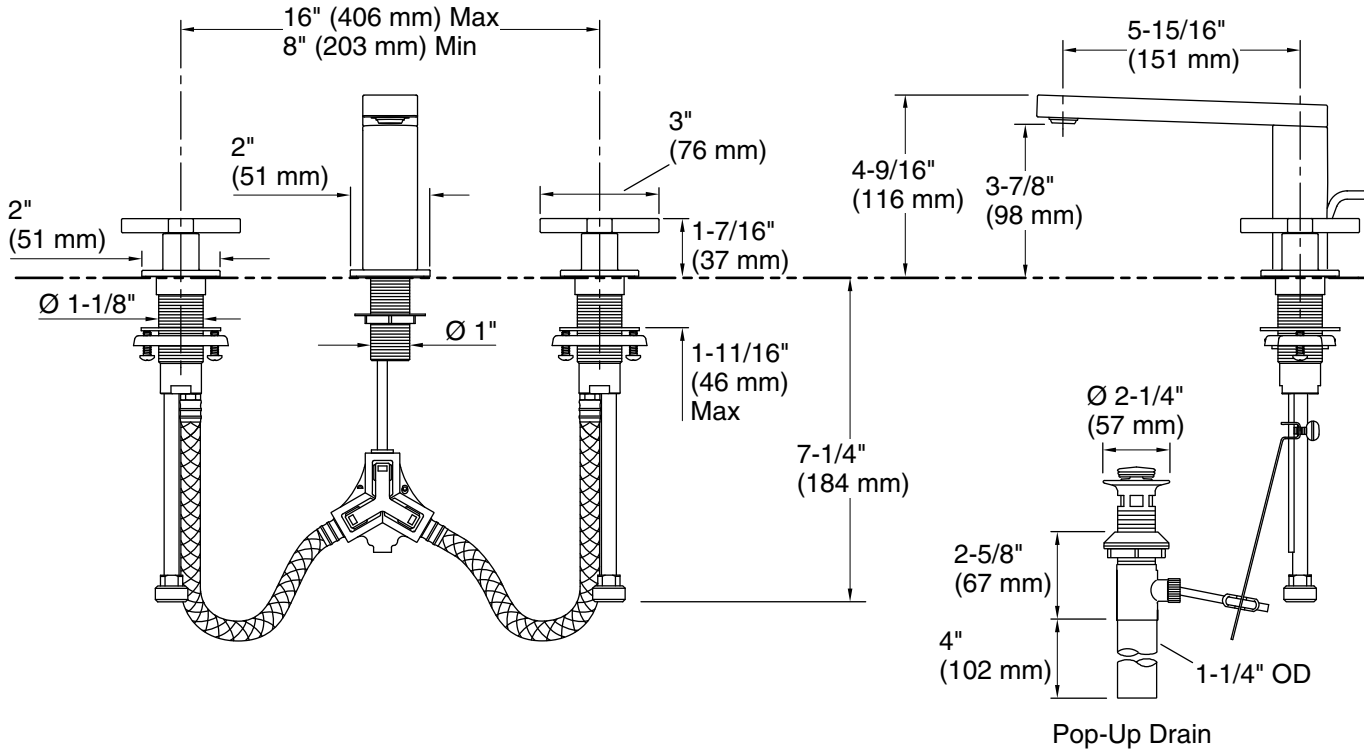

## Features

- Two cross handles allow for both volume and temperature control
- Includes pop-up drain with 1-1/4" (32 mm) tailpiece
- 1.2 gpm (4.5 lpm) maximum flow rate at 60 psi (4.14 bar)
- 3-7/8" (98 mm) spout reach
- 5-15/16" (151 mm) spout reach
- KOHLER® ceramic disc valves exceed industry longevity standards for a lifetime of durable performance
- Coordinates with Composed faucets, accessories, and showering components to complete your bathroom
- Low-flow aerator option available

## Technical Information

All product dimensions are nominal.

### Spout:

Spout reach: 5-15/16" (151 mm)