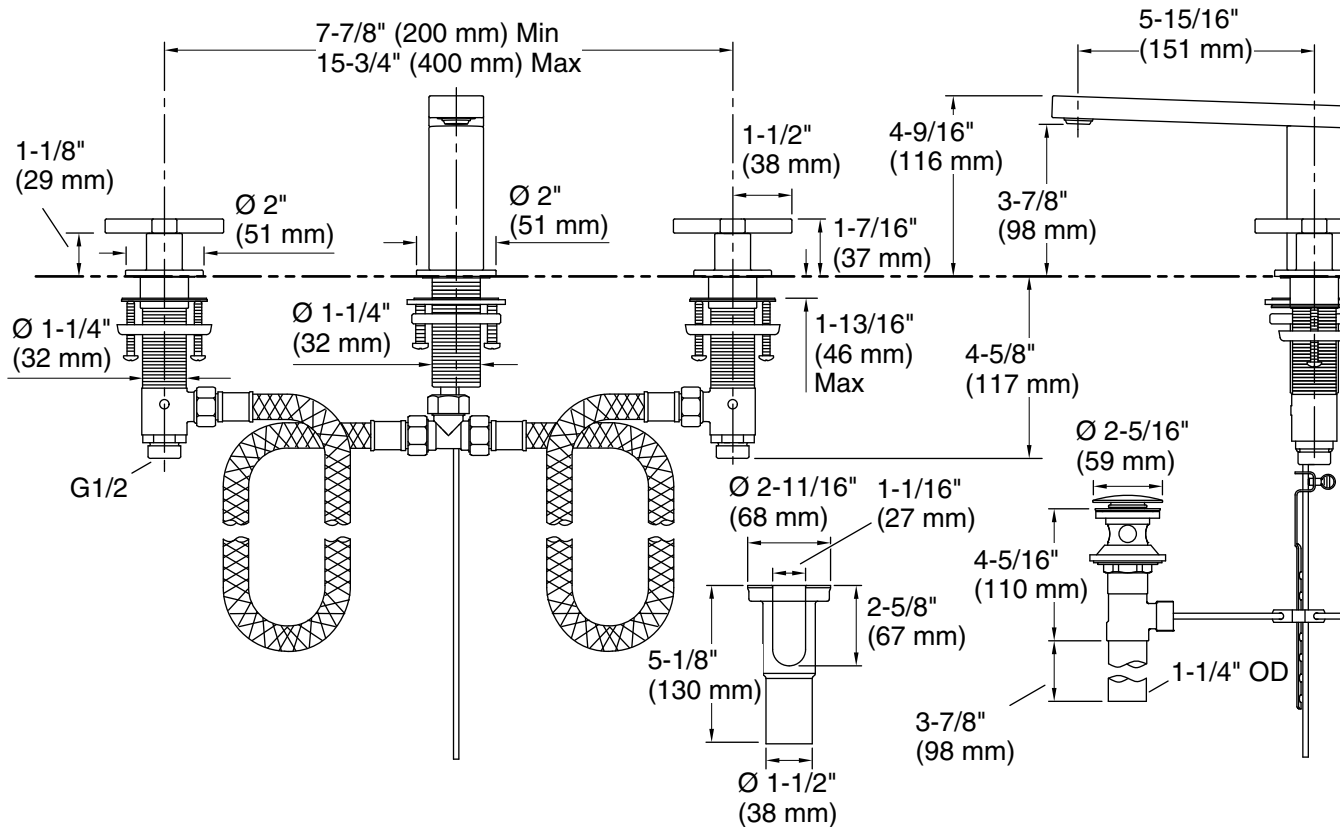

Features

- Cross or lever handle
- Includes flexible G 1/2 supply hoses for easy installation
- Includes drain

Material

- Brass
- KOHLER finishes resist corrosion and tarnishing

Codes/Standards

None Applicable

See website for detailed warranty information.

Technical Information

All product dimensions are nominal.

Faucet:

Flow rate: 2.37 gal/min (9 l/min)

Notes

Install this product according to the installation instructions.