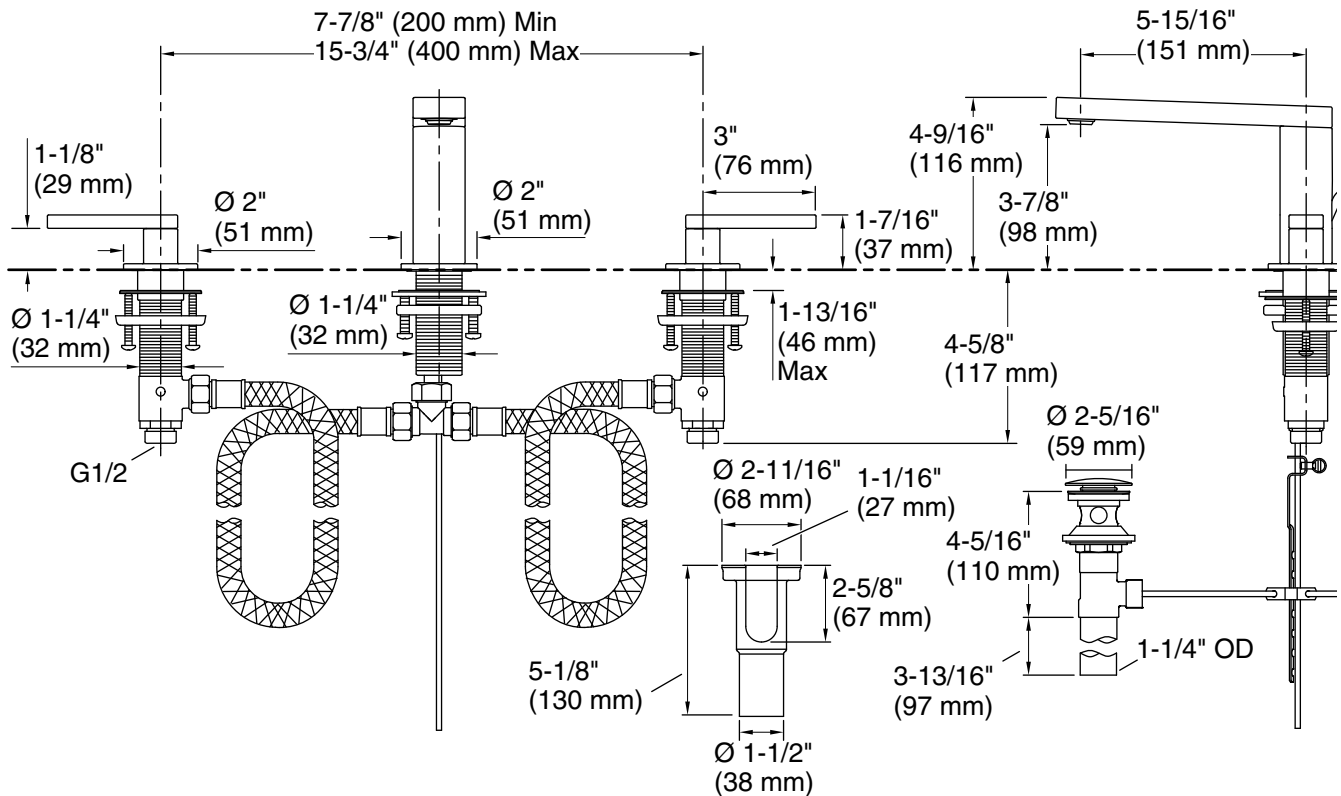

Features

- Cross or lever handle
- Includes flexible G 1/2 supply hoses for easy installation
- Includes drain

Material

- Brass
- KOHLER finishes resist corrosion and tarnishing

Codes/Standards

None Applicable

See website for detailed warranty information.

Technical Information

All product dimensions are nominal.

Faucet:

Flow rate: 2.37 gal/min (9 l/min)

Notes

Install this product according to the installation instructions.