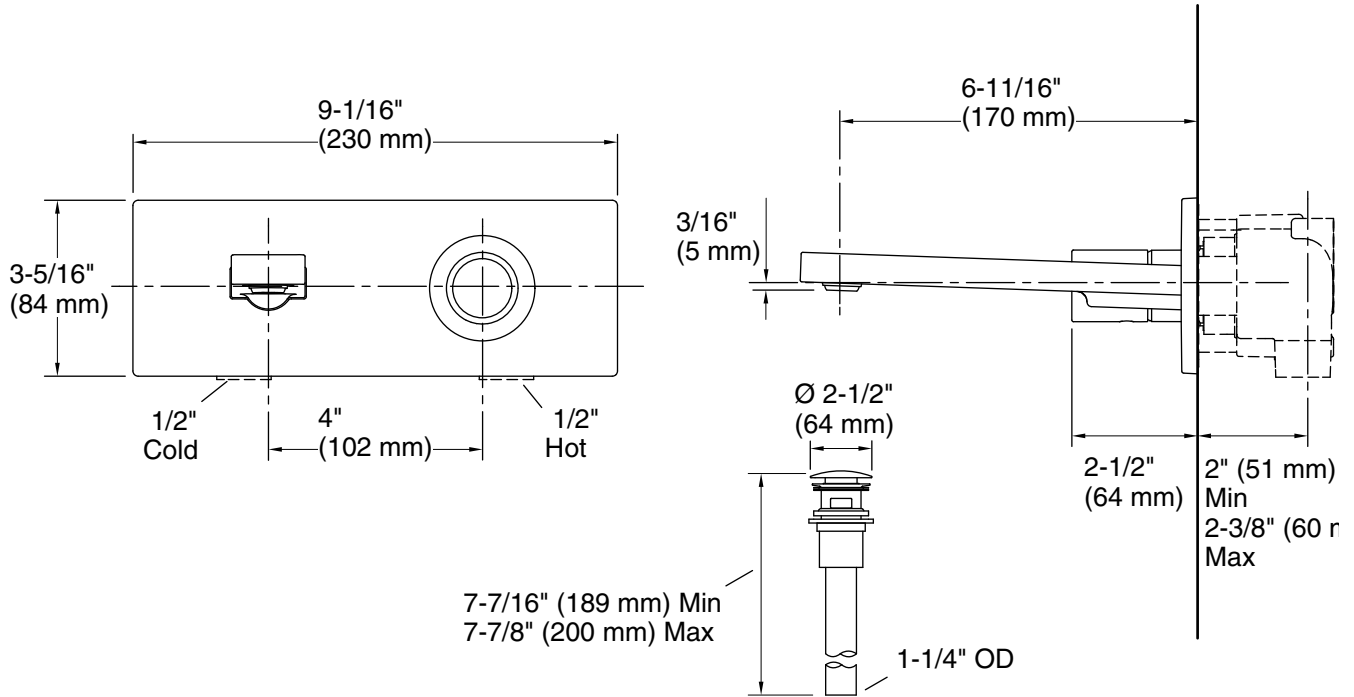

### Features

- KOHLER ceramic disc valves exceed industry longevity standards for a lifetime of durable performance
- Lift and turn handle
- Spout reach 170 mm
- Includes drain
- Directionally adjustable, laminar-flow aerator
- Includes in-wall brass valve

### Technical Information

All product dimensions are nominal.