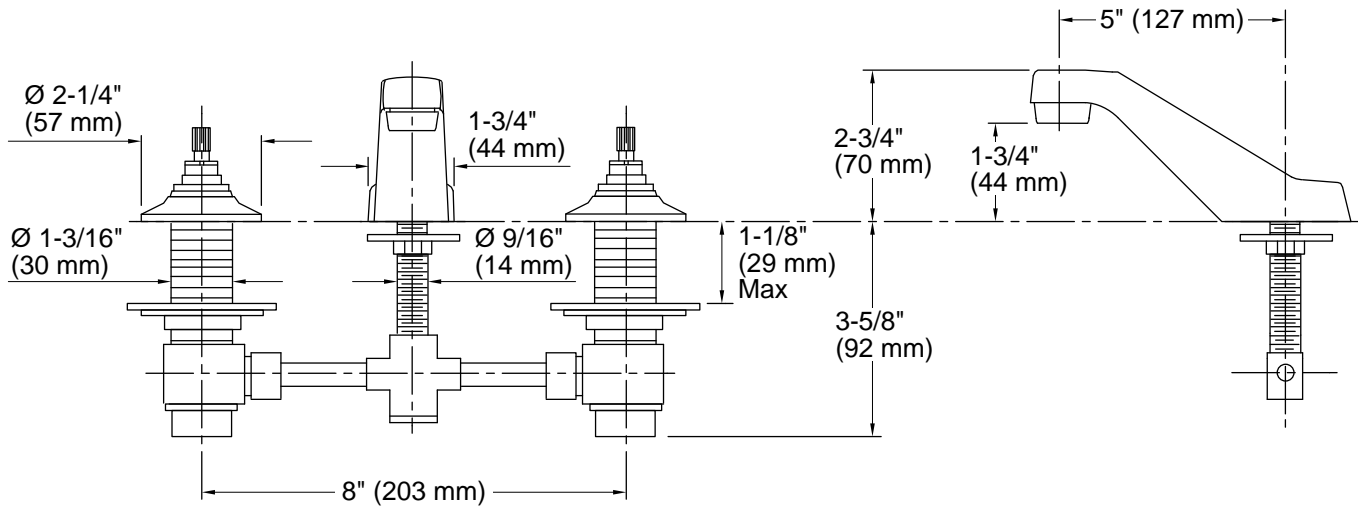

Features

- Quarter-turn washerless ceramic disc valves
- 5" (127 mm) spout reach
- Less drain
- 8" (203 mm) rigid connections
- Vandal-resistant Water-Guard® aerator
- Variety of handle style options
- 2.0 gpm (7.6 lpm) maximum flow rate at 60 psi (4.14 bar)

KOHLER® Faucet Lifetime Limited Warranty

See website for detailed warranty information.

Technical Information

All product dimensions are nominal.

Faucet:

Flow rate: 2.2 gal/min (8.3 l/min)

Drain included: No

Spout:

Spout reach: 5" (127 mm)

Notes

Install this product according to the installation guide.