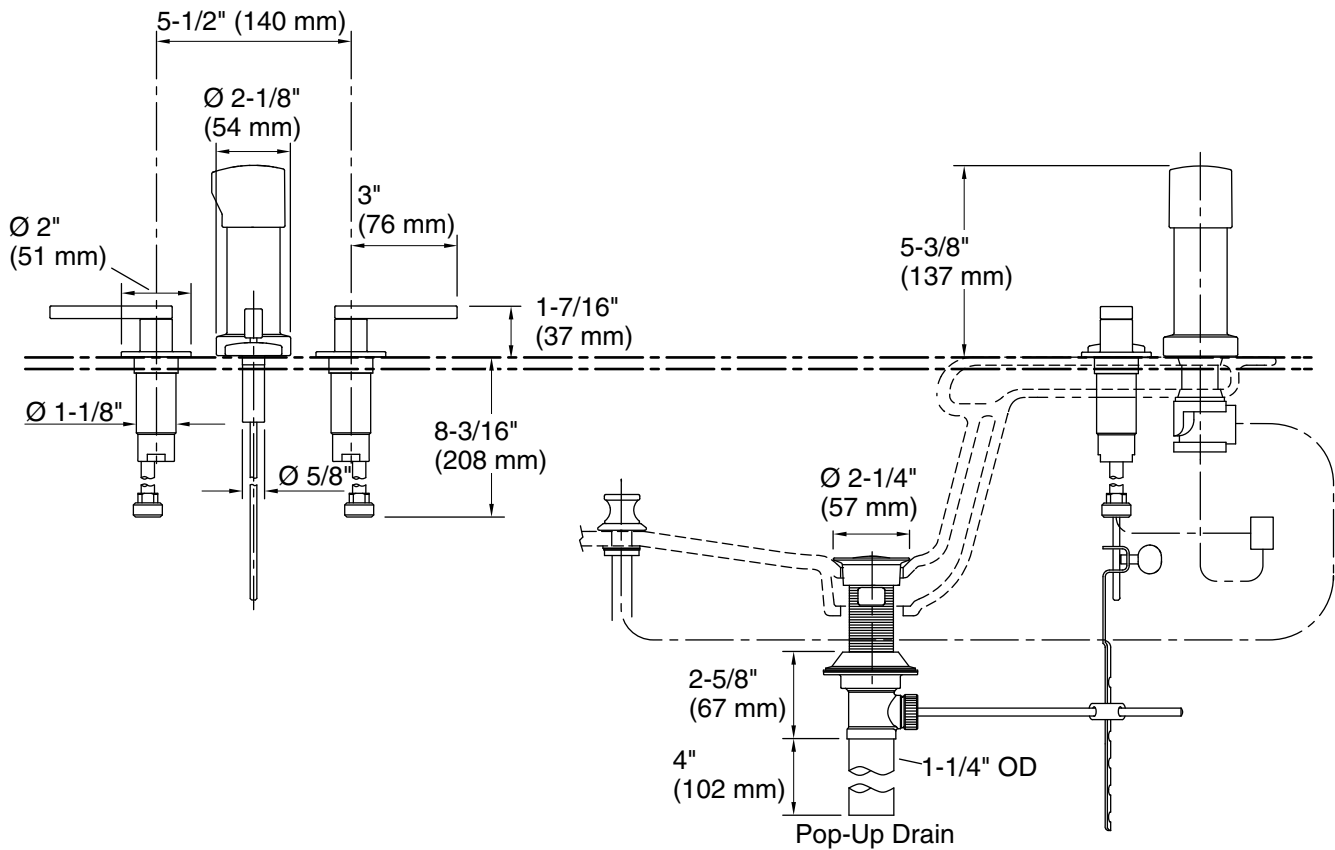

Technical Information

All product dimensions are nominal.

Drain included: Yes

Spout:

Handshower rated max flow: 1.02 gal/min (3.9 l/min)

Notes

Install this product according to the installation instructions.