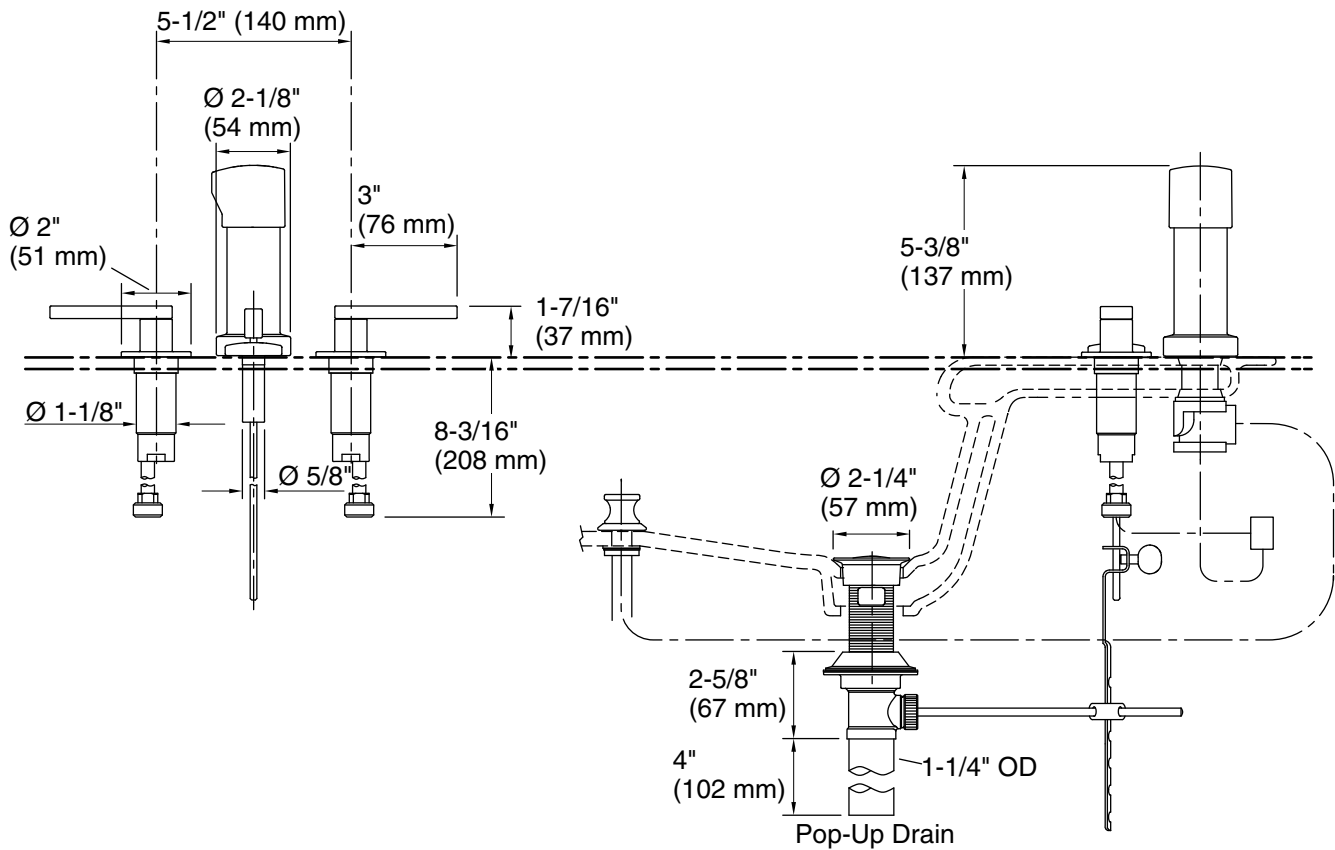

Technical Information

All product dimensions are nominal.

Drain included: Yes

Handshower:

Rated maximum flow: 1.02 gal/min (3.9 l/min)

Notes

Install this product according to the installation guide.