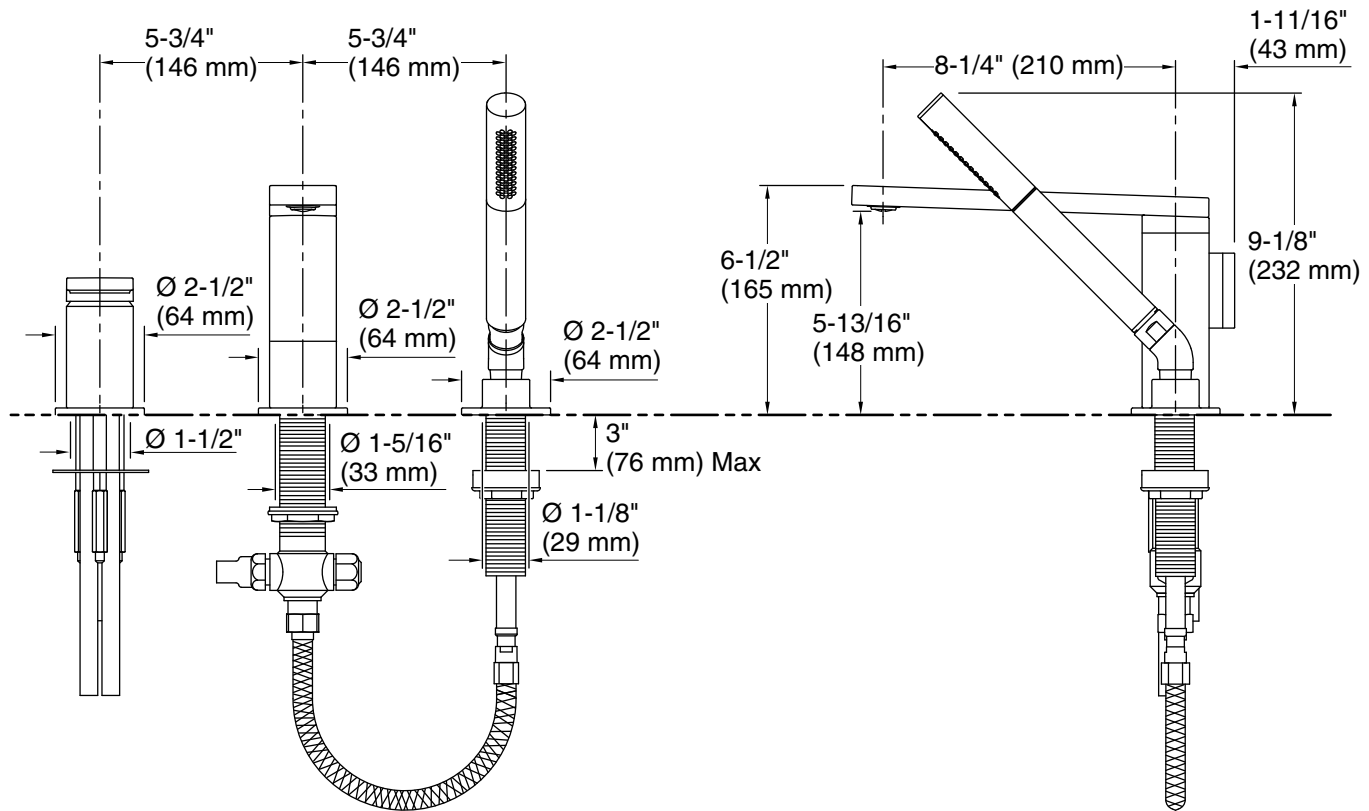

Features

- Metal construction
- Single-function handshower with 60" (1524 mm) length hose
- 8-1/4" (210 mm) spout reach
- KOHLER® ceramic disc valves exceed industry longevity standards for a lifetime of durable performance
- High-temperature limit setting for added safety
- 8.0 gpm (30.3 lpm) maximum bath faucet flow rate at 45 psi (3.1 bar)
- Coordinates with Composed faucets, accessories, and showering components to complete your bathroom

Material

- Premium metal construction for durability and reliability
- KOHLER® finishes resist corrosion and tarnishing

Installation

- Deck- or bath-mount

Recommended Products/Accessories

- K-23723 Faucet cleaner
- K-73141 18" Towel Bar
- K-73142 24" Towel Bar
- K-73144 24" Double Towel Bar
- K-73145 towel arm
- K-73146 Double Robe Hook
- K-73147 Pivoting toilet paper holder
- K-73148 Vertical toilet paper holder

Technical Information

All product dimensions are nominal.

Faucet:

Flow rate: 8 gal/min (30.3 l/min)

Drain included: No

Spout:

Spout reach: 8-1/4" (210 mm)

Handshower: