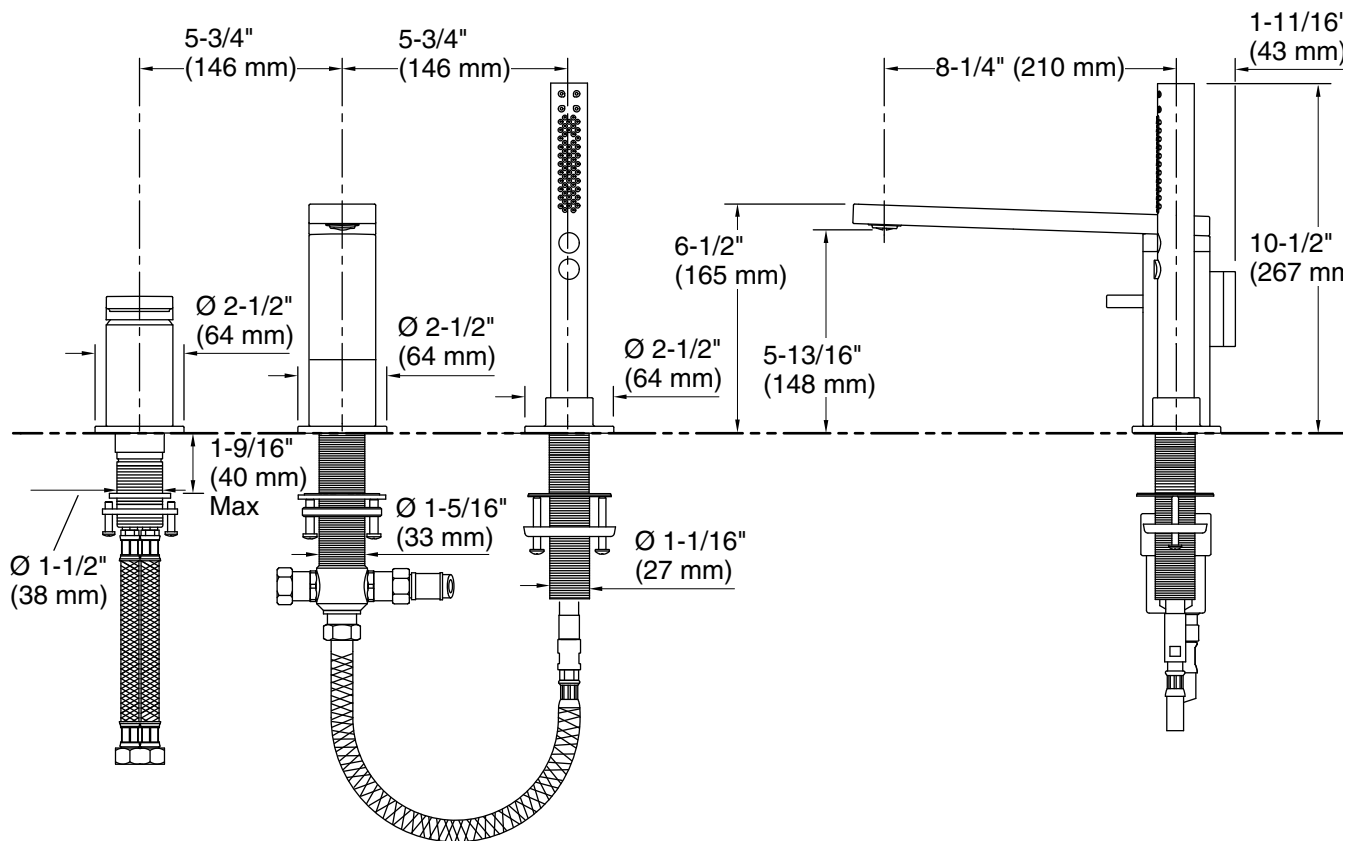

### Features

- Single lever handle allows for both temperature and volume control
- 8-1/4" (210 mm) spout reach
- Diverter spout
- 9.0 gpm (34.0 lpm) maximum flow rate at 45 psi (3.1 bar)
- Includes Shift™ Ellipse wand multifunction handshower and 79" (2000 mm) shower hose
- Multifunction handshower offers full coverage and targeted massage spray settings
- Full Coverage with Katalyst™ air-induction technology delivers a drenching spray experience, ideal for rinsing shampoo from hair
- MasterClean™ sprayface features an easy-to-clean surface that withstands mineral buildup and maximizes spray performance
- 2.5 gpm (9.5 lpm) handshower maximum flow rate at 80 psi (5.5 bar)
- KOHLER® ceramic disc valves exceed industry longevity standards for a lifetime of durable performance
- Coordinates with Composed faucets, accessories, and showering components to complete your bathroom

### Installation

- Deck-mount
- G 1/2 inlet connection
- Three-hole installation

### Technical Information

All product dimensions are nominal.

#### Spout:

Spout reach: 8-1/4" (210 mm)