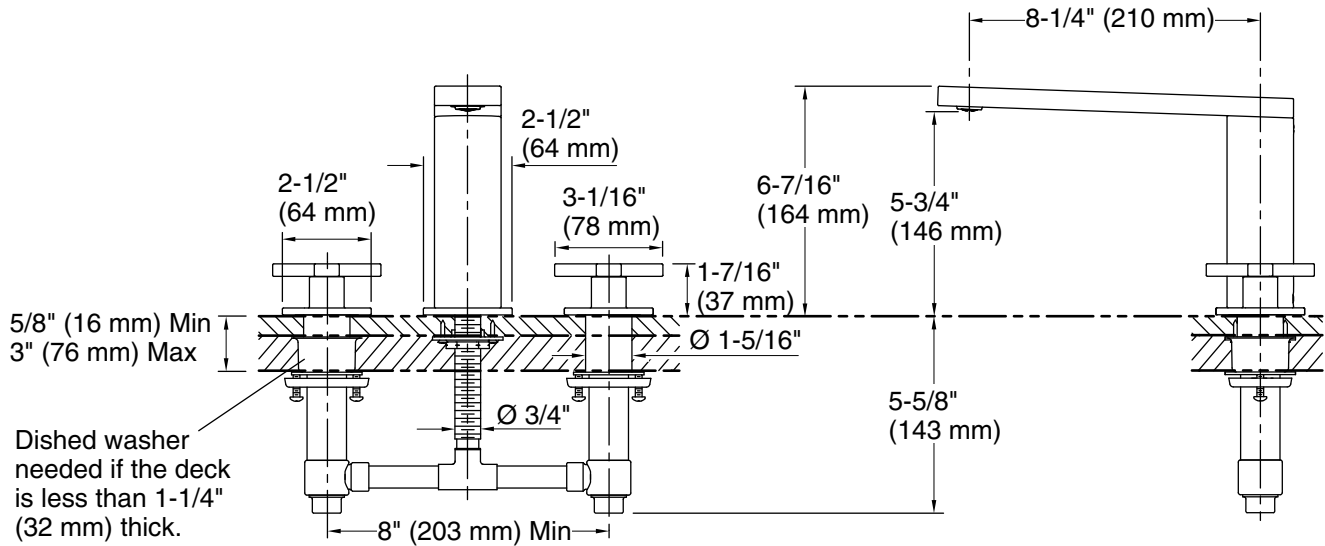

Finished Deck-Mount
Installation Only

Technical Information

All product dimensions are nominal.

Faucet:

Flow rate: 12 gal/min (45.4 l/min)

Drain included: No

Spout:

Spout reach: 8-1/4" (210 mm)

Handshower:

Rated maximum flow: 0 gal/min (0 l/min)

Notes

Install this product according to the installation guide.

ADA compliant when installed to the specific requirements of these regulations.