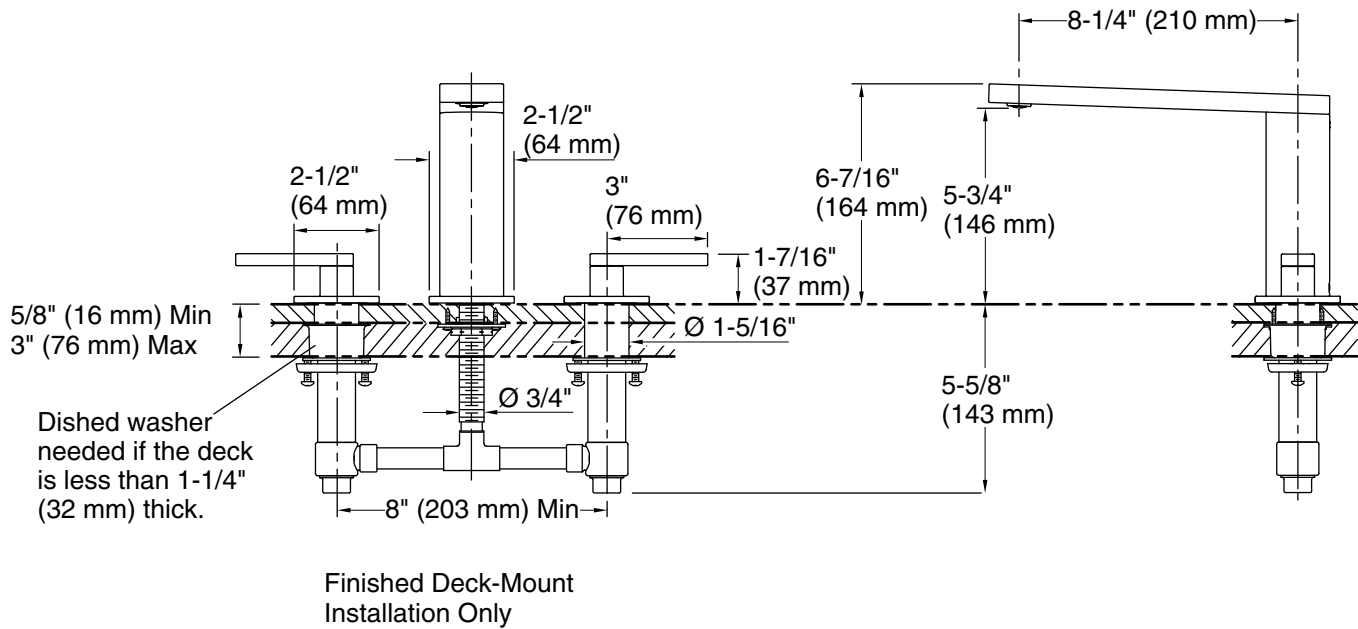

Technical Information

All product dimensions are nominal.

Faucet:

Flow rate: 12 gal/min (45.4 l/min)

Drain included: No

Spout:

Spout reach: 8-1/4" (210 mm)

Handshower: