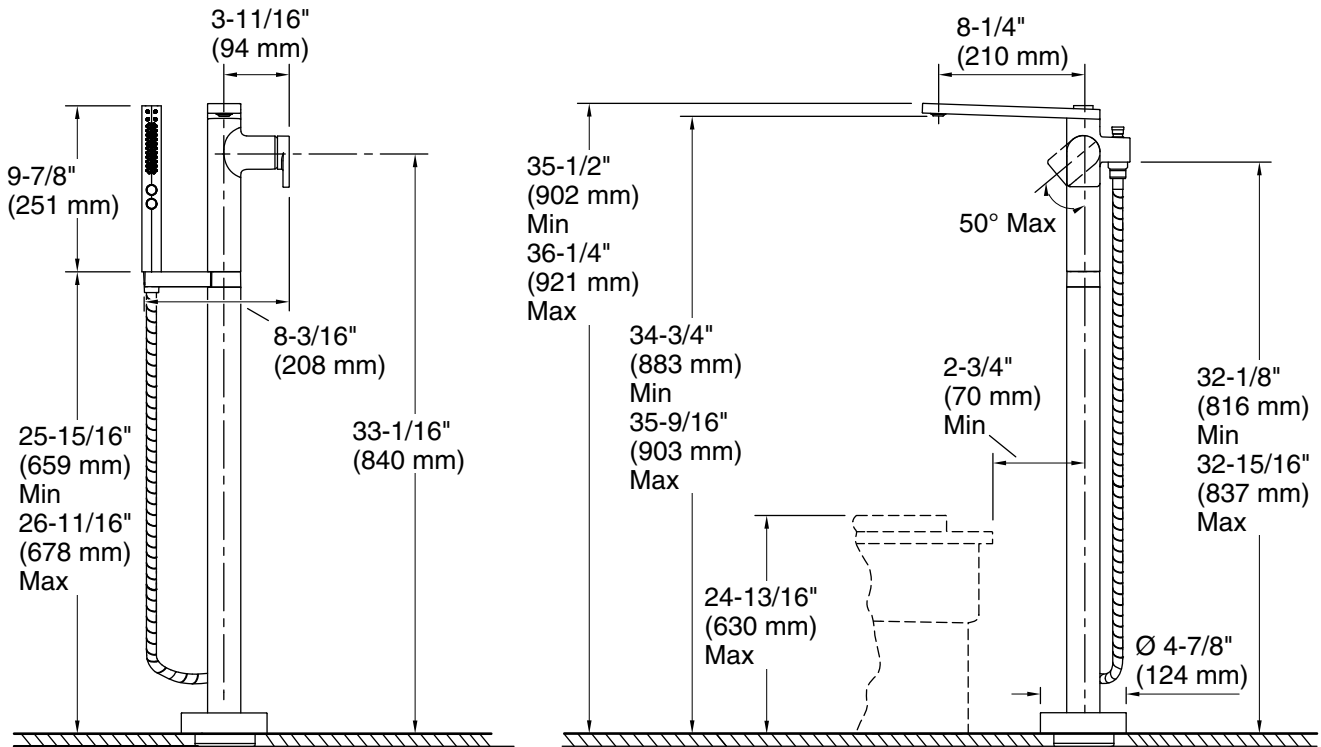

Features

- Single lever handle allows for both volume and temperature control
- Diverter spout
- 8-1/4" (210 mm) spout reach
- 13.4 gpm (50.7 lpm) maximum bath faucet flow rate at 45 psi (3.1 bar)
- Includes Shift™ Ellipse wand multifunction handshower and 59" (1500 mm) shower hose
- Multifunction handshower offers full coverage and targeted massage spray settings
- Full Coverage with Katalyst™ air-induction technology delivers a drenching spray experience, ideal for rinsing shampoo from hair
- MasterClean™ sprayface features an easy-to-clean surface that withstands mineral buildup and maximizes spray performance
- 2.5 gpm (9.5 lpm) maximum handshower flow rate at 80 psi (5.5 bar)
- KOHLER® ceramic disc valves exceed industry longevity standards for a lifetime of durable performance
- Coordinates with Composed faucets, accessories, and showering components to complete your bathroom

Material

- Premium metal construction for durability and reliability
- KOHLER® finishes resist corrosion and tarnishing

Installation

- Floor-mount
- G 1/2 inlet connection
- Requires floor-mount bath filler mounting base (sold separately)

Technical Information

All product dimensions are nominal.

Faucet:

Flow rate: 13.4 gal/min (50.7 l/min)

Drain included: No

Spout:

Spout reach: 8-1/4" (210 mm)

Handshower: