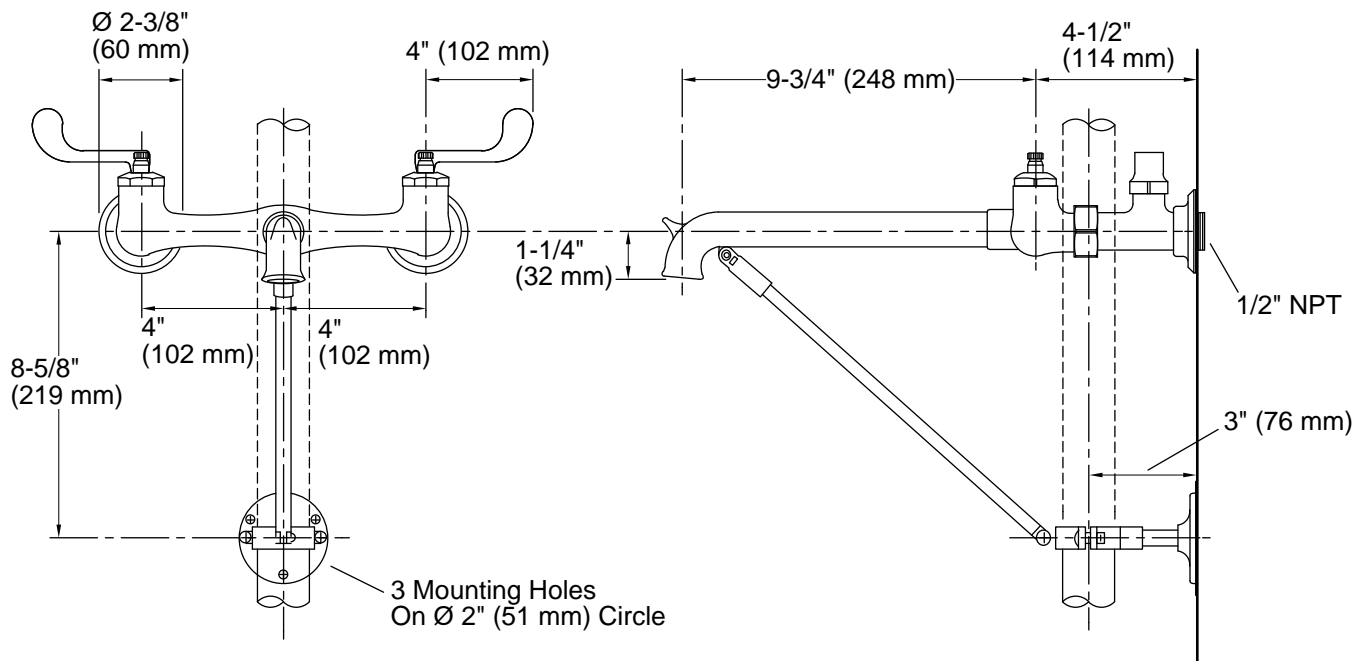

Features

- Valvet® valves
- 3 (76 mm) threaded spout for hose connection
- Rubber hose
- Wall hook
- Internal NPT connections

Material

- Brass
- Brass valve bodies

Recommended Products/Accessories

- K-23726 Drain treatment
- K-23723 Faucet cleaner

See website for detailed warranty information.

Technical Information

All product dimensions are nominal.

Notes

Install this product according to the installation instructions.

ADA compliant for faucet handles only