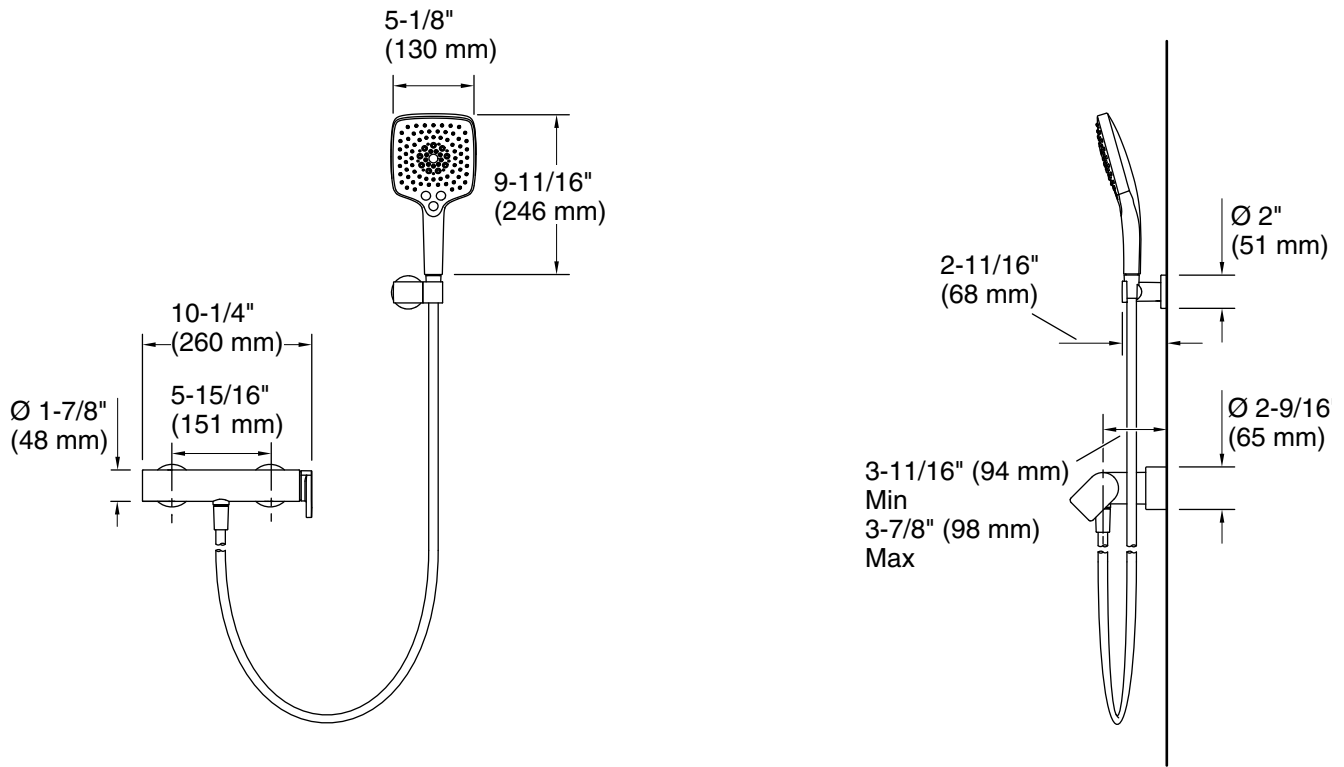

Features

- Features integrated 35 mm mixing valve
- Single lever handle allows for both temperature and volume control
- Rainduet™ handshower provides three spray experiences: full coverage with Katalyst™ air-induction technology, Champagne, and massage
- MasterClean™ sprayface features an easy-to-clean surface that withstands mineral buildup and maximizes spray performance
- Thumb tab allows for a smooth transition between sprays
- 2.3 gpm (8.7 lpm) maximum handshower flow rate at 45 psi (3.1 bar)
- Includes 59" (1500 mm) shower hose and holder
- KOHLER® ceramic disc valves exceed industry longevity standards for a lifetime of durable performance
- Coordinates with Composed faucets, accessories, and showering components to complete your bathroom

Material

- Premium material construction for durability and reliability
- KOHLER® finishes resist corrosion and tarnishing

Installation

- Wall-mount
- G 1/2 inlet connection

Codes/Standards

Plumbing Standards
GB 18145

See website for detailed warranty information.

Technical Information

All product dimensions are nominal.

Drain included: No

Handshower:

Rated maximum flow: 2.3 gal/min (8.7 l/min)

Notes

Install this product according to the installation instructions.