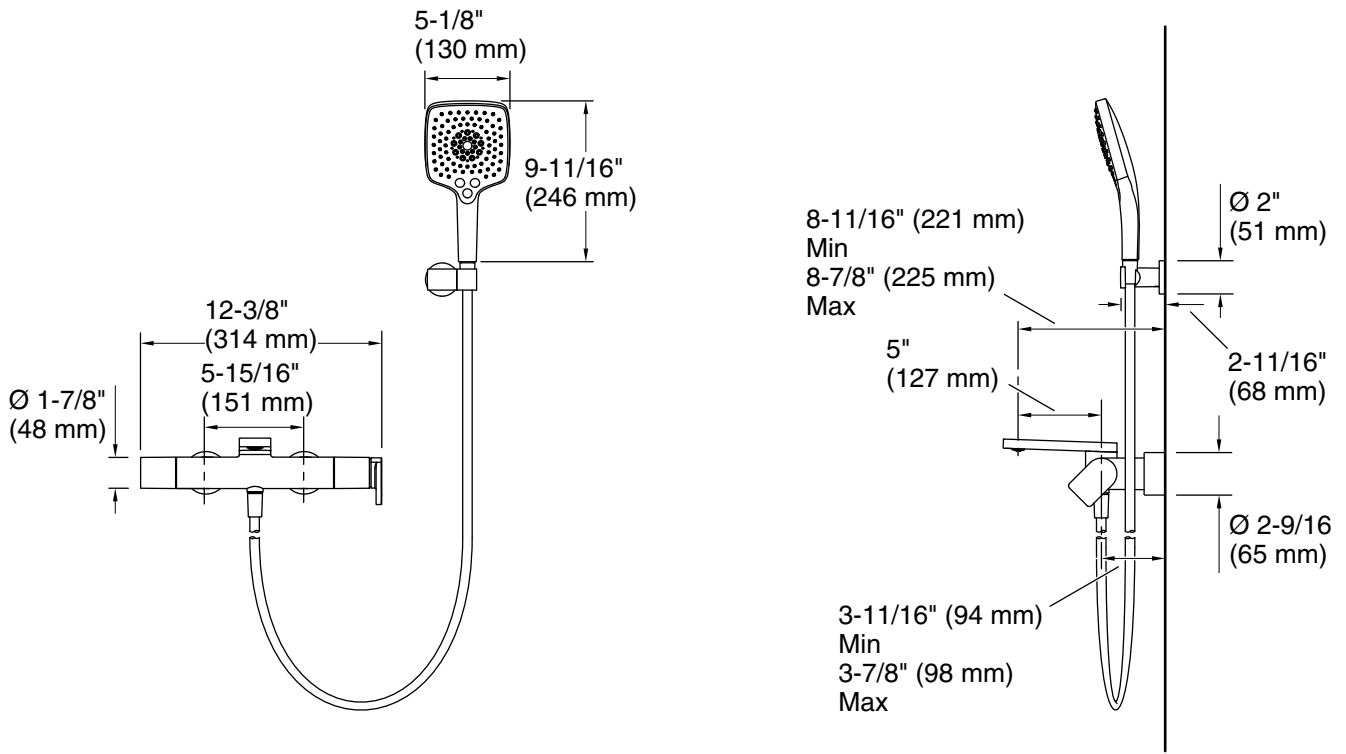

Features

- Features integrated 35 mm mixing valve
- Single lever handle allows for both volume and temperature control
- Red/blue indexing
- 12 gpm (45.4 lpm) maximum flow rate at 45 psi (3.1 bar)
- Diverter spout
- Rainduet™ handshower provides three spray experiences: full coverage with Katalyst™ air-induction technology, Champagne, and massage
- MasterClean™ sprayface features an easy-to-clean surface that withstands mineral buildup and maximizes spray performance
- Thumb tab allows for a smooth transition between sprays
- Includes 59" (1500 mm) shower hose and holder
- 2.3 gpm (8.7 lpm) maximum handshower flow rate at 45 psi (3.1 bar)
- Coordinates with Composed faucets, accessories, and showering components to complete your bathroom
- KOHLER® ceramic disc valves exceed industry longevity standards for a lifetime of durable performance

Material

- Premium material construction for durability and reliability
- KOHLER® finishes resist corrosion and tarnishing

Installation

- Wall-mount
- G 1/2 inlet connection

Codes/Standards

Plumbing Standards
GB 18145

See website for detailed warranty information.

Technical Information

All product dimensions are nominal.

Drain included: No

Handshower:

Rated maximum flow: 2.3 gal/min (8.7 l/min)