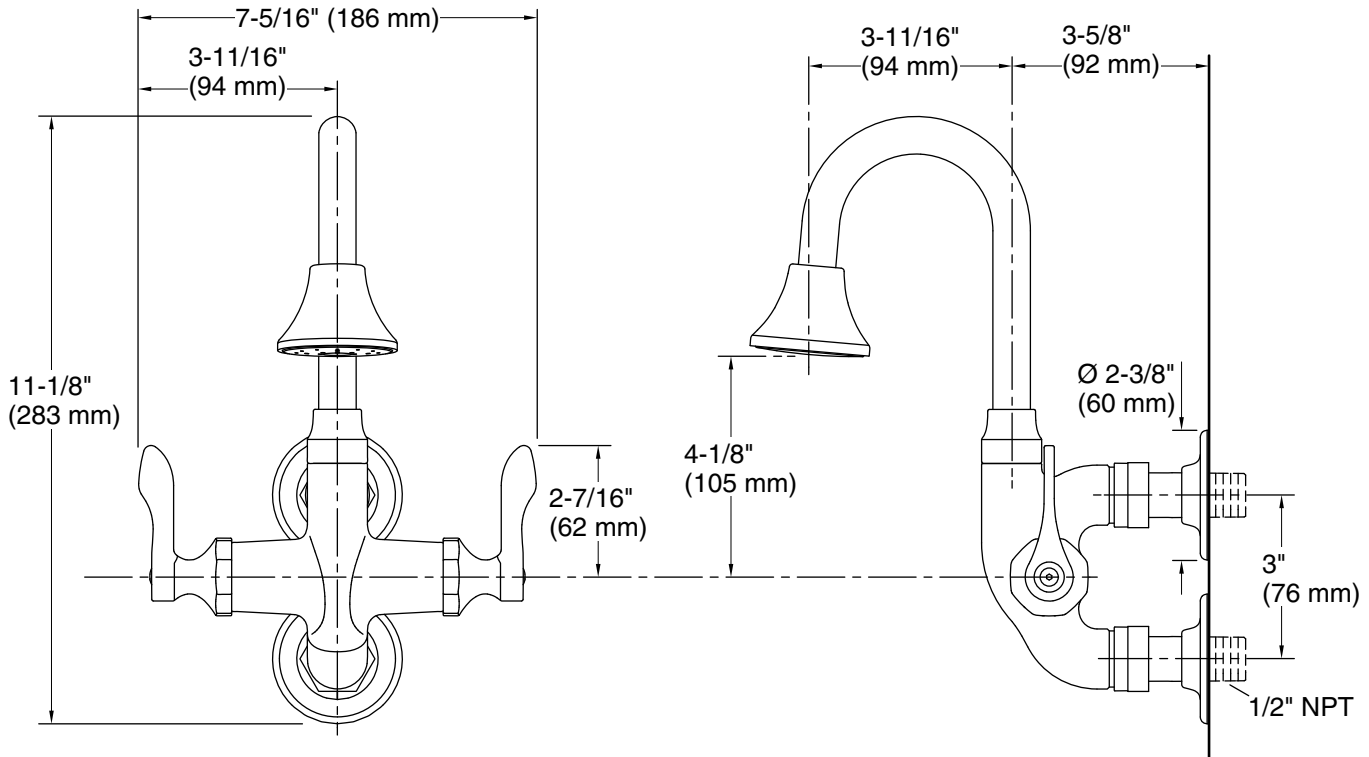

Technical Information

All product dimensions are nominal.

Faucet:

Flow rate: 12 gal/min (45.4 l/min)

Drain included: No

Spout:

Spout reach: 3-11/16" (93 mm)

Handshower:

Rated maximum flow: 0 gal/min (0 l/min)

Notes

Install this product according to the installation instructions.