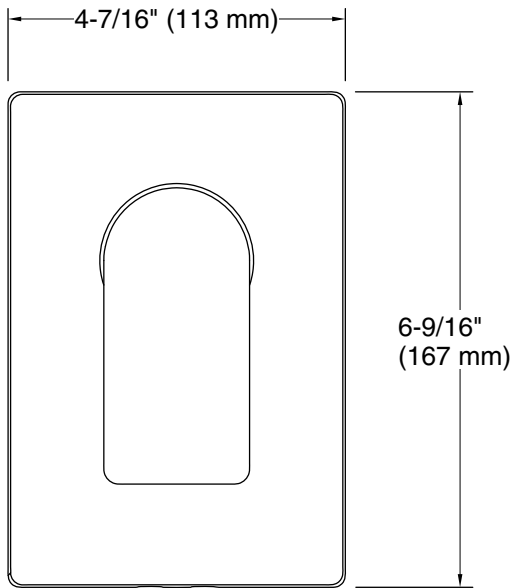

Features

- Includes faceplate and lever handle
- Red/blue indexing on handle
- Coordinates with Composed faucets, accessories, and showering components to complete your bathroom

Material

- Premium metal construction
- KOHLER[®] finishes resist corrosion and tarnishing

Installation

- Semi-recessed into wall

Adapters, Rough-in and Extension Kits

1369479.ASM

Range: 3" (77 mm) -
3" (77 mm)

Codes/Standards

Plumbing Standards
GB 18145

See website for detailed warranty information.

Technical Information

All product dimensions are nominal.

Drain included: No

Notes

Install this product according to the installation instructions.