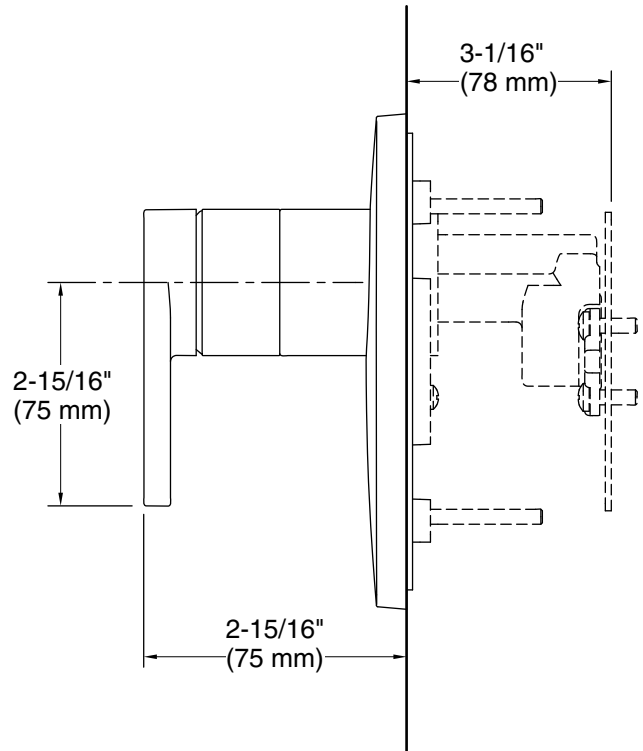

Features

- Includes faceplate and lever handle
- Red/blue indexing on handle
- Coordinates with Composed faucets, accessories, and showering components to complete your bathroom

Material

- Premium metal construction
- KOHLER[®] finishes resist corrosion and tarnishing

Installation

- Semi-recessed into wall

Adapters, Rough-in and Extension Kits

1369479.ASM

Range: 3" (77 mm) -
3" (77 mm)

Codes/Standards

Plumbing Standards
GB 18145

See website for detailed warranty information.

Technical Information

All product dimensions are nominal.

Drain included: No

Notes

Install this product according to the installation instructions.