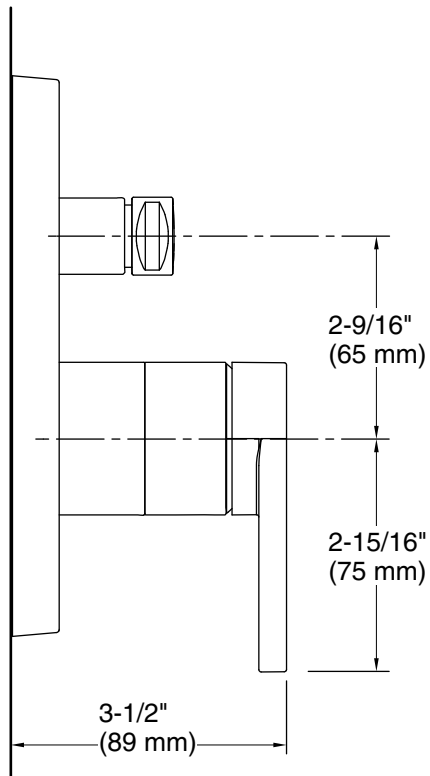

### Installation

- Semi-recessed into wall

### Adapters, Rough-in and Extension Kits

1369479.ASM

Range: 3" (77 mm) -  
3" (77 mm)

### Technical Information

All product dimensions are nominal.

Drain included: No