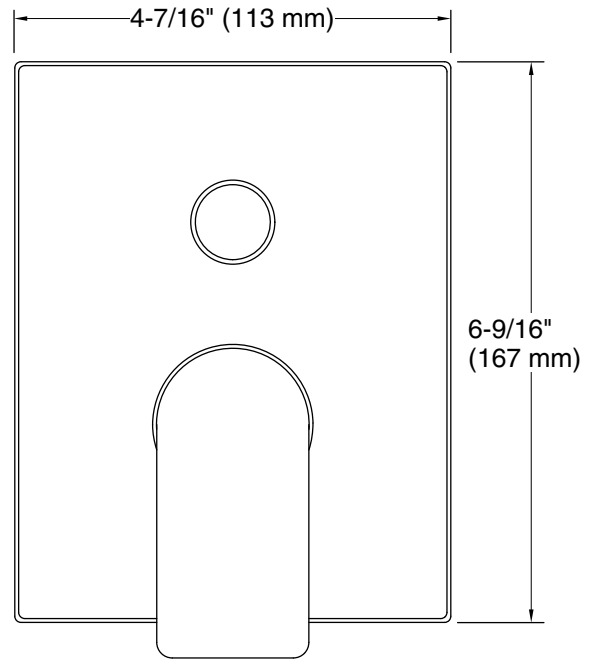

### Installation

- Semi-recessed into wall

### Adapters, Rough-in and Extension Kits

1369479.ASM

Range: 3" (77 mm) -  
3" (77 mm)

### Technical Information

All product dimensions are nominal.

Drain included: No