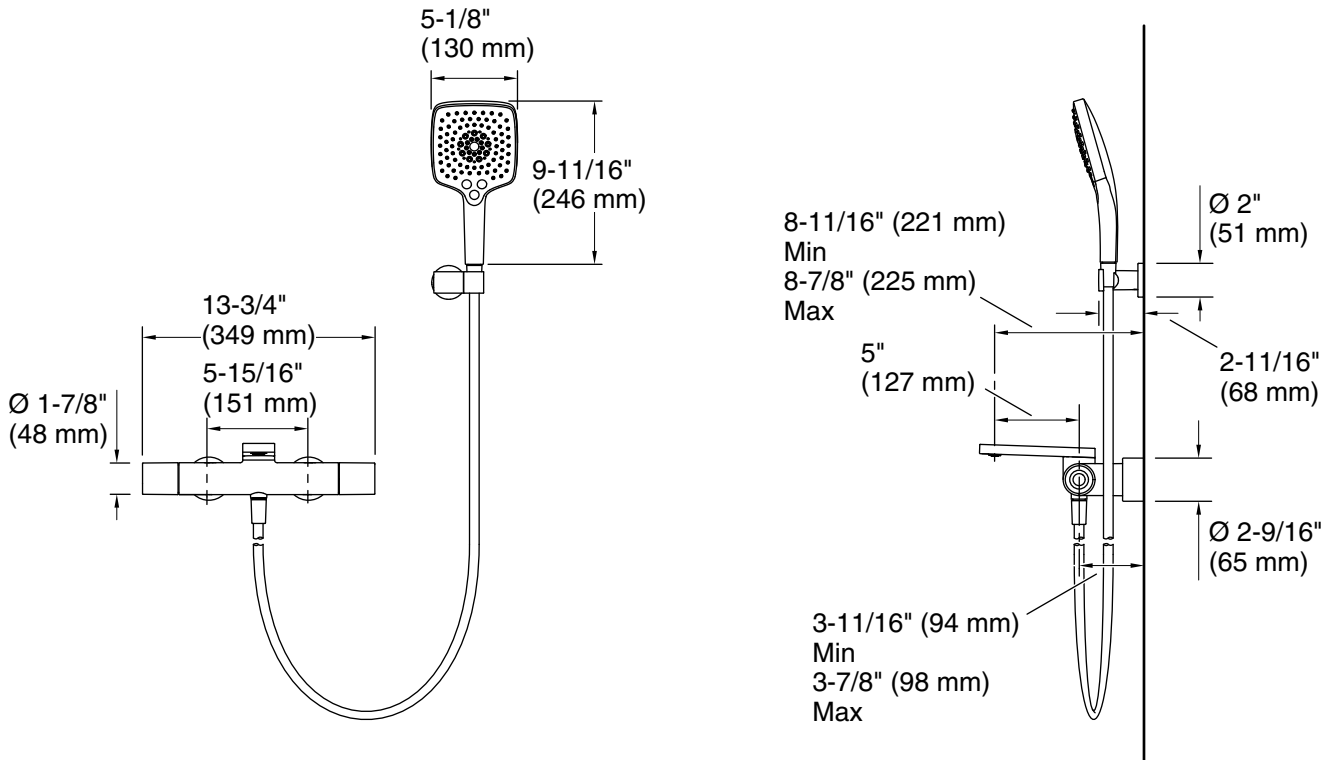

Features

- Adjustable inlet fittings with 15 mm tolerance
- Precise thermostatic control for added safety
- Spout reach 127 mm
- Directionally adjustable, laminar-flow aerator
- Includes handshower
- Includes hose
- Includes wall bracket

Material

- Brass
- KOHLER finishes resist corrosion and tarnishing

Codes/Standards

None Applicable

See website for detailed warranty information.

Technical Information

All product dimensions are nominal.

Faucet:

Flow rate: 2.37 gal/min (9 l/min)

Handshower:

Rated maximum flow: 5.28 gal/min (20 l/min)

Pressure: 45 psi (3.1 bar)

Notes

Install this product according to the installation instructions.