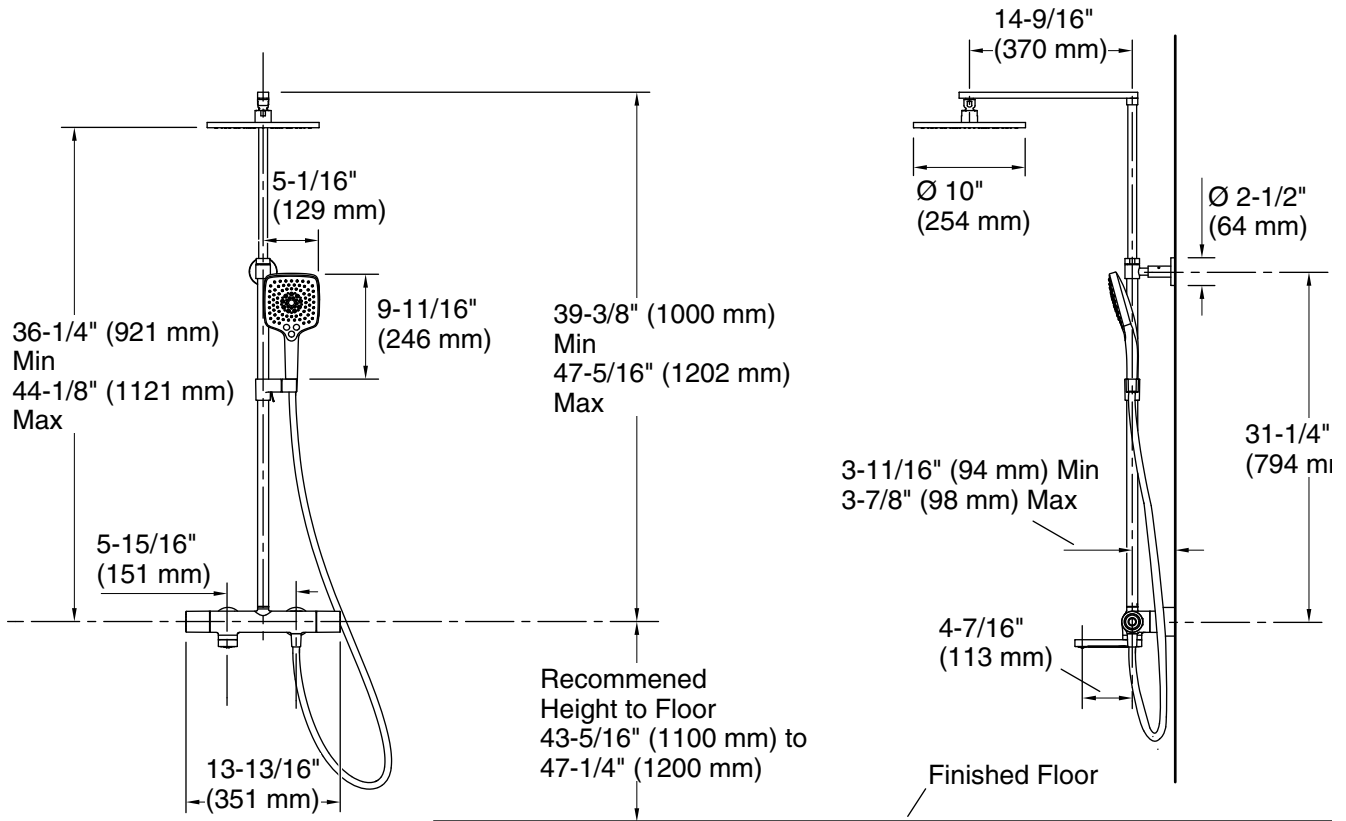

Technical Information

All product dimensions are nominal.

Notes

Install this product according to the installation instructions.