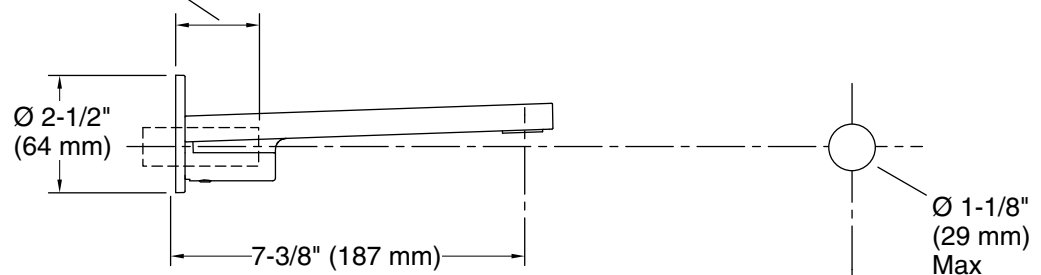

Slip-Fit Spout:
Extend 5/8" OD tube 1-1/2"
(38 mm) from finished wall.

Threaded Spout:
Extend 1/2" NPT pipe 1-1/2"
(38 mm) from finished wall.

Technical Information

All product dimensions are nominal.

Spout:

Spout reach: 7-3/8" (187 mm)

Notes

Install this product according to the installation instructions.