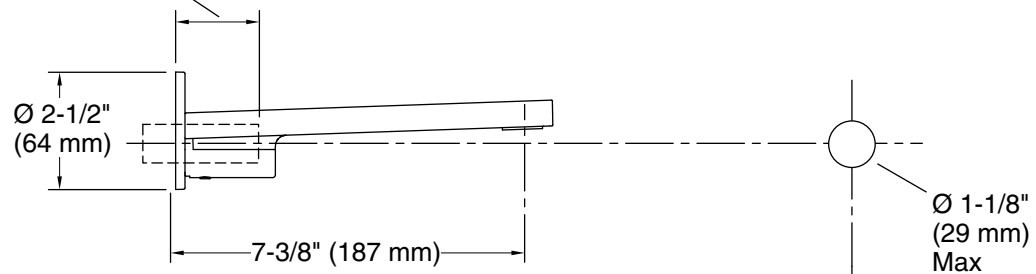

### Technical Information

All product dimensions are nominal.

#### Spout:

Spout reach:  $7\text{-}3/8\text{'}$  (187 mm)