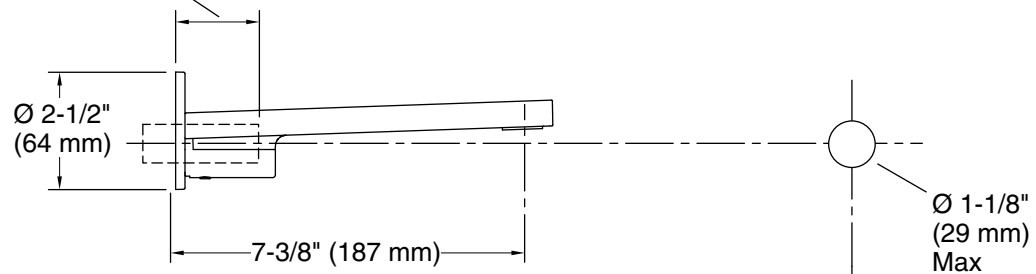

Slip-Fit Spout:
Extend 5/8" OD tube 1-1/2"
(38 mm) from finished wall.
Threaded Spout:
Extend 1/2" NPT pipe 1-1/2"
(38 mm) from finished wall.

Technical Information

All product dimensions are nominal.

Drain included: No

Spout:

Spout reach: 7-3/8" (187 mm)

Handshower:

Rated maximum flow: 0 gal/min (0 l/min)

Notes

Install this product according to the installation guide.