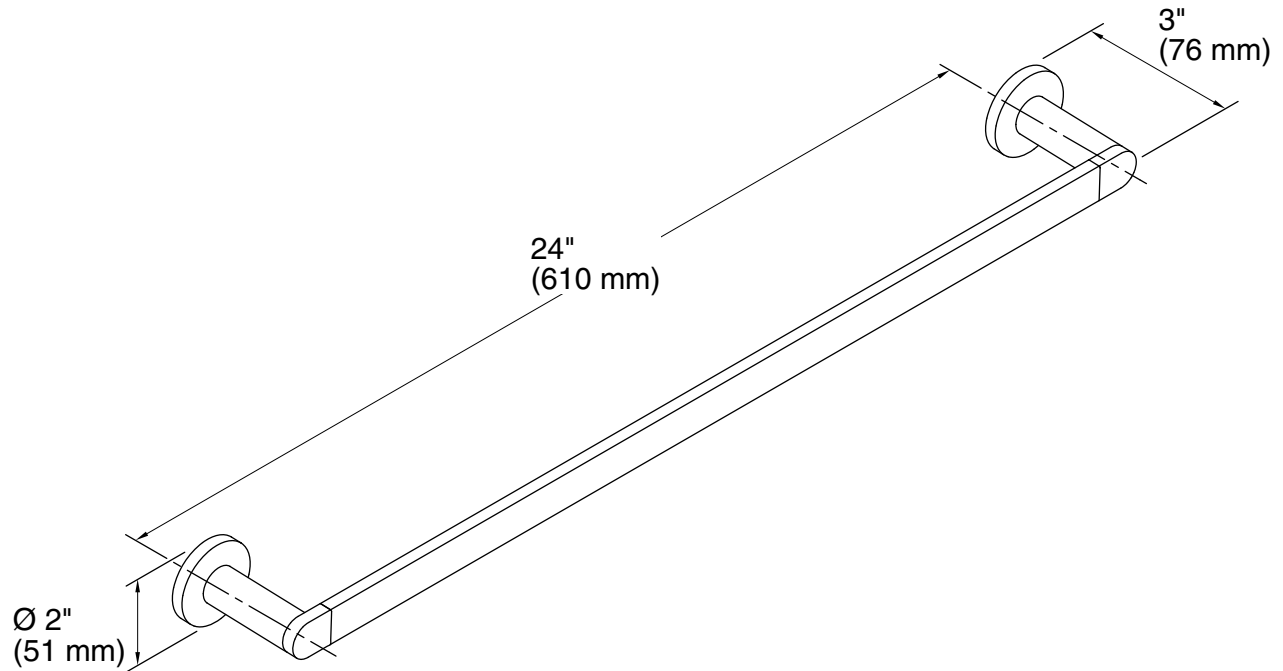

Technical Information

All product dimensions are nominal.

Material: Zinc, Brass

Notes

Install this product according to the installation instructions.