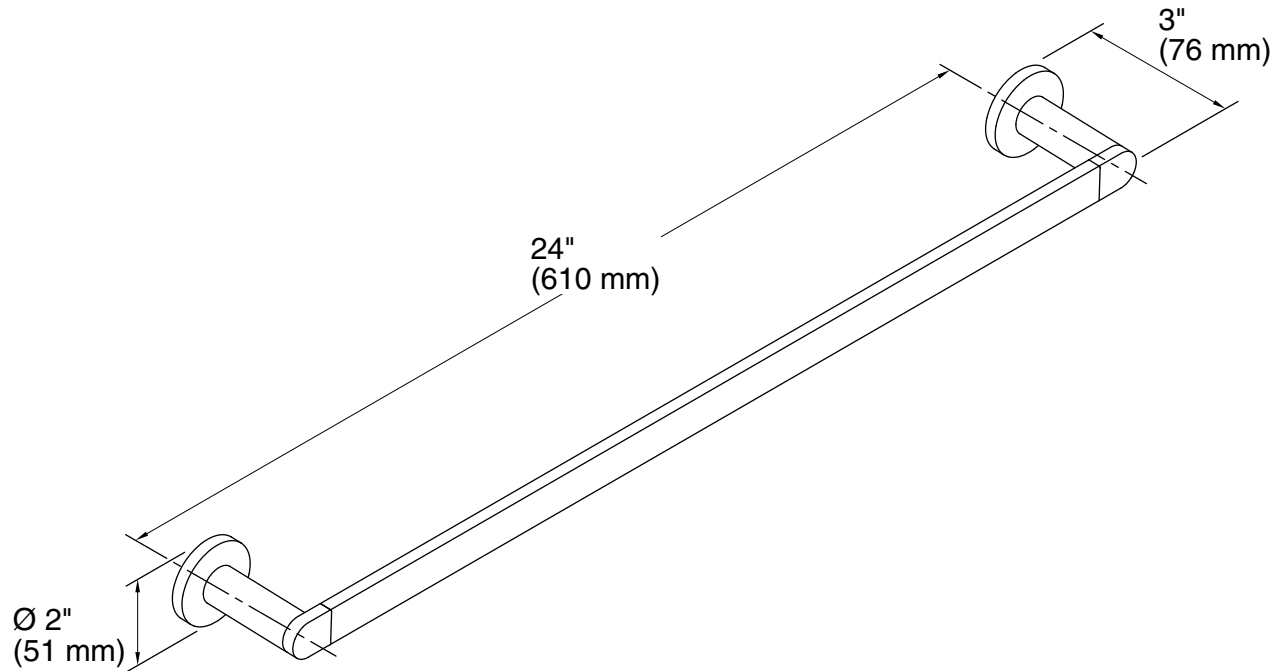

Technical Information

All product dimensions are nominal.

Material: Zinc, Brass

Notes

Install this product according to the installation guide.