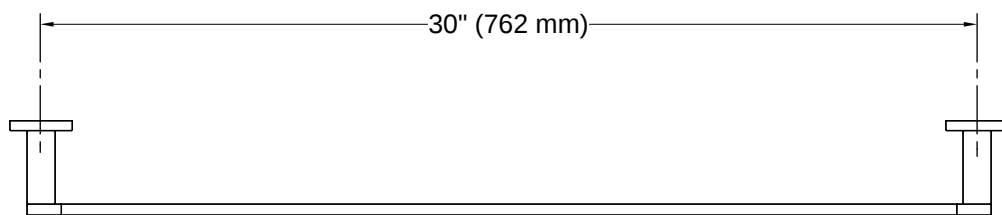

Installation

- Installation template included

Installation Notes

Install this product according to the installation instructions.