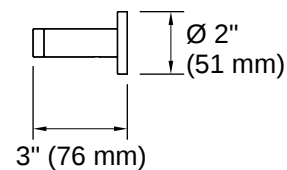

Installation

- Installation template included

Installation Notes

Install this product according to the installation instructions.