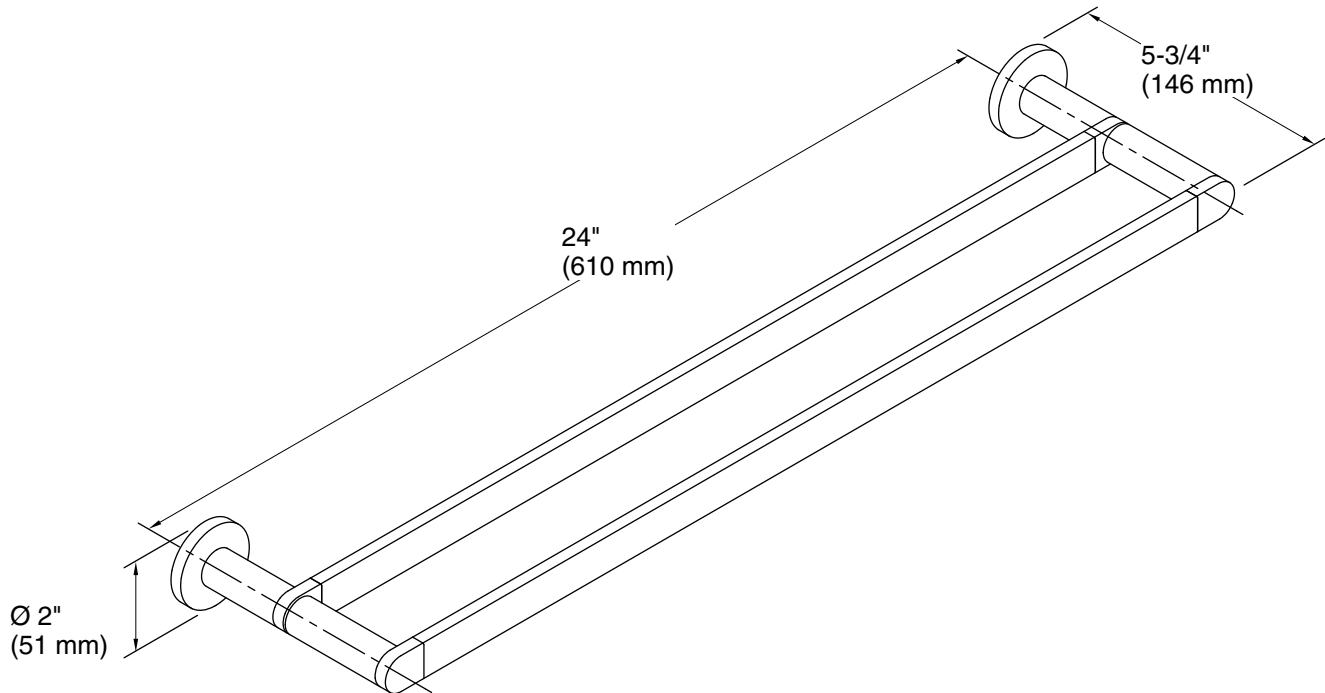

Composed® 24" Double Towel Bar K-73144

Features

- Double bar provides additional storage in bathroom space
- Coordinates with faucets and accessories in the Composed collection

Material

- Premium metal construction for durability and reliability
- KOHLER® finishes resist corrosion and tarnishing

7-9-2024 21:46 - US

THE BOLD LOOK
OF **KOHLER**®

Technical Information

All product dimensions are nominal.

Material: Zinc, Brass

Notes

Install this product according to the installation guide.