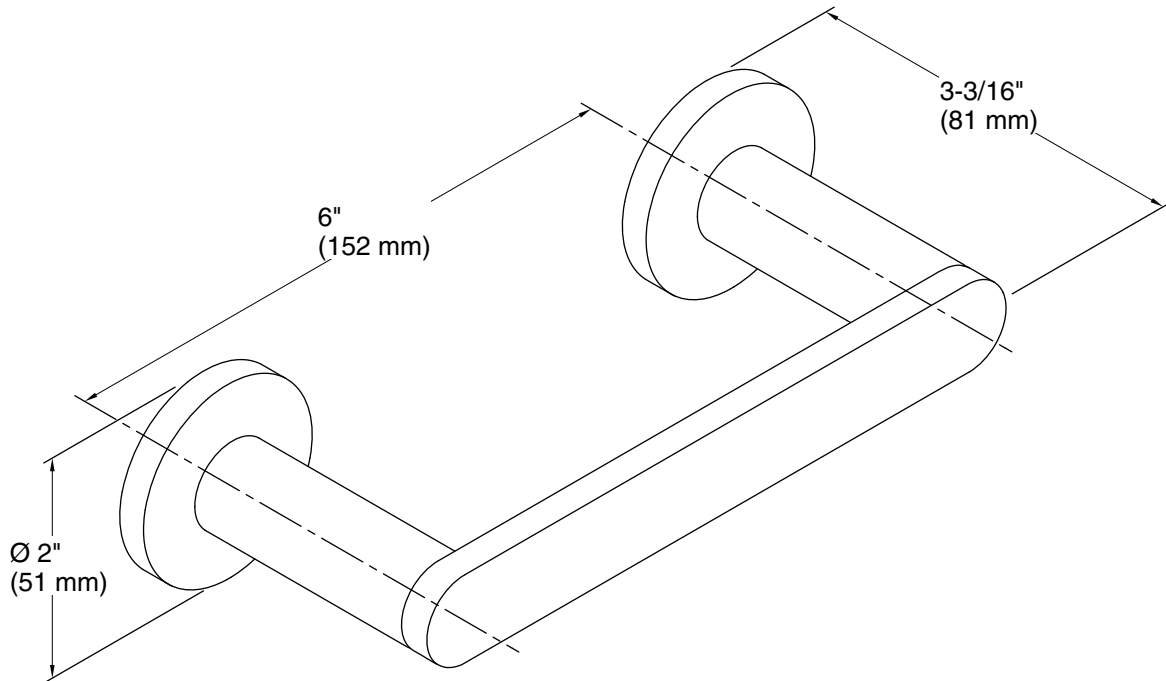

Features

- Pivoting holder makes changing toilet paper quick and simple
- Coordinates with faucets and accessories in the Composed collection

Material

- Premium metal construction for durability and reliability
- KOHLER® finishes resist corrosion and tarnishing

Technical Information

All product dimensions are nominal.

Material: Zinc, Brass

Notes

Install this product according to the installation guide.