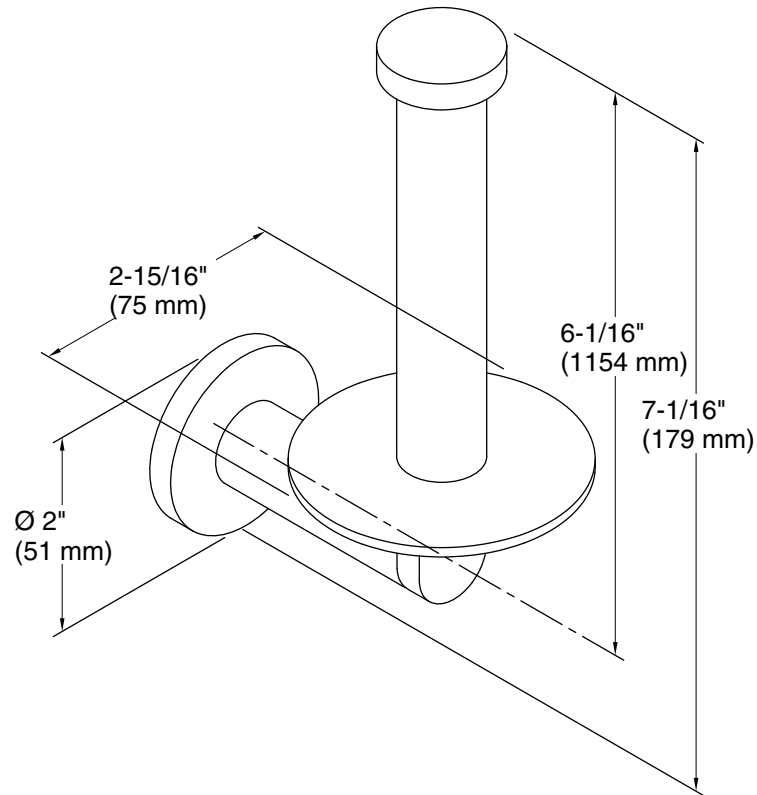

**Composed®**  
Vertical toilet paper holder  
**K-73148**

**Features**

- Vertical holder makes changing toilet paper quick and simple
- Coordinates with faucets and accessories in the Composed collection

## Technical Information

All product dimensions are nominal.

Material: Zinc, Brass