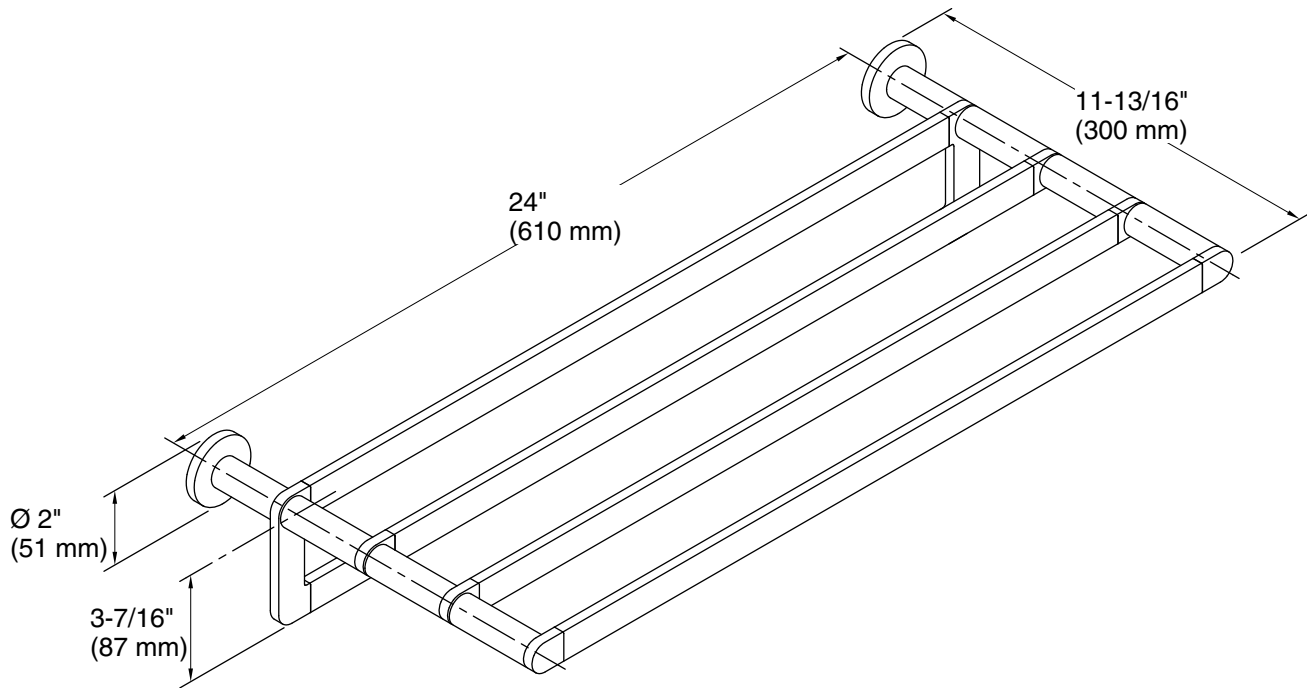

Features

- Spacious upper shelf with towel bar below provides additional storage in bathroom space
- Coordinates with faucets and accessories in the Composed collection

Material

- Premium metal construction for durability and reliability
- KOHLER® finishes resist corrosion and tarnishing

Technical Information

All product dimensions are nominal.

Material: Zinc, Brass

Notes

Install this product according to the installation guide.