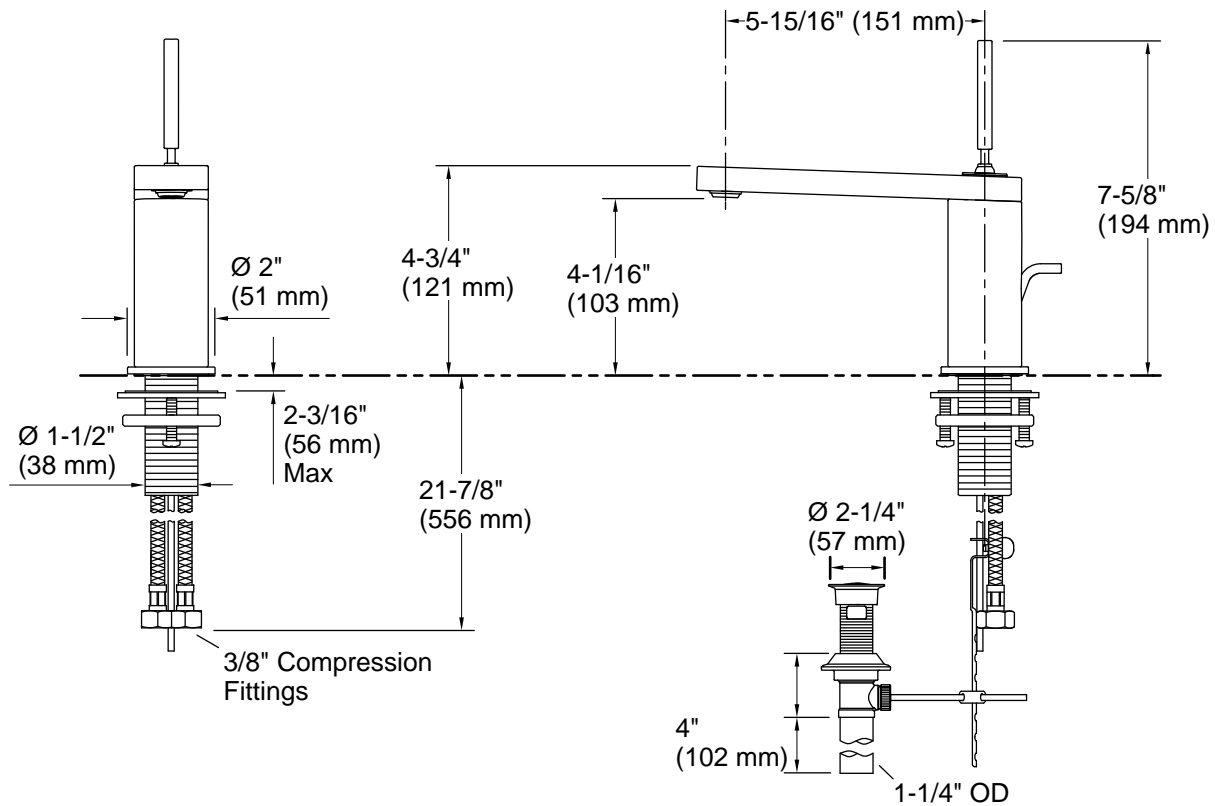

Features

- Joystick handle allows for both on/off actuation and temperature setting
- KOHLER® ceramic disc valves exceed industry longevity standards for a lifetime of durable performance
- Pair with Composed faucets, accessories and showering components to coordinate a full bathroom
- 1.2 gpm (4.5 lpm) maximum flow rate at 60 psi (4.14 bar)
- Includes pop-up drain with lift rod and 1-1/4" (32 mm) tailpiece

KOHLER® Faucet Lifetime Limited Warranty

See website for detailed warranty information.

Technical Information

All product dimensions are nominal.

Faucet:

Flow rate: 1.2 gal/min (4.5 l/min)

Drain included: Yes

Drain with overflow: Yes

Spout:

Spout reach: 5-15/16" (151 mm)

Notes

Install this product according to the installation instructions.

ADA compliant for handles only.

ADA, OBC, CSA B651 compliant when installed to the specific requirements of these regulations.