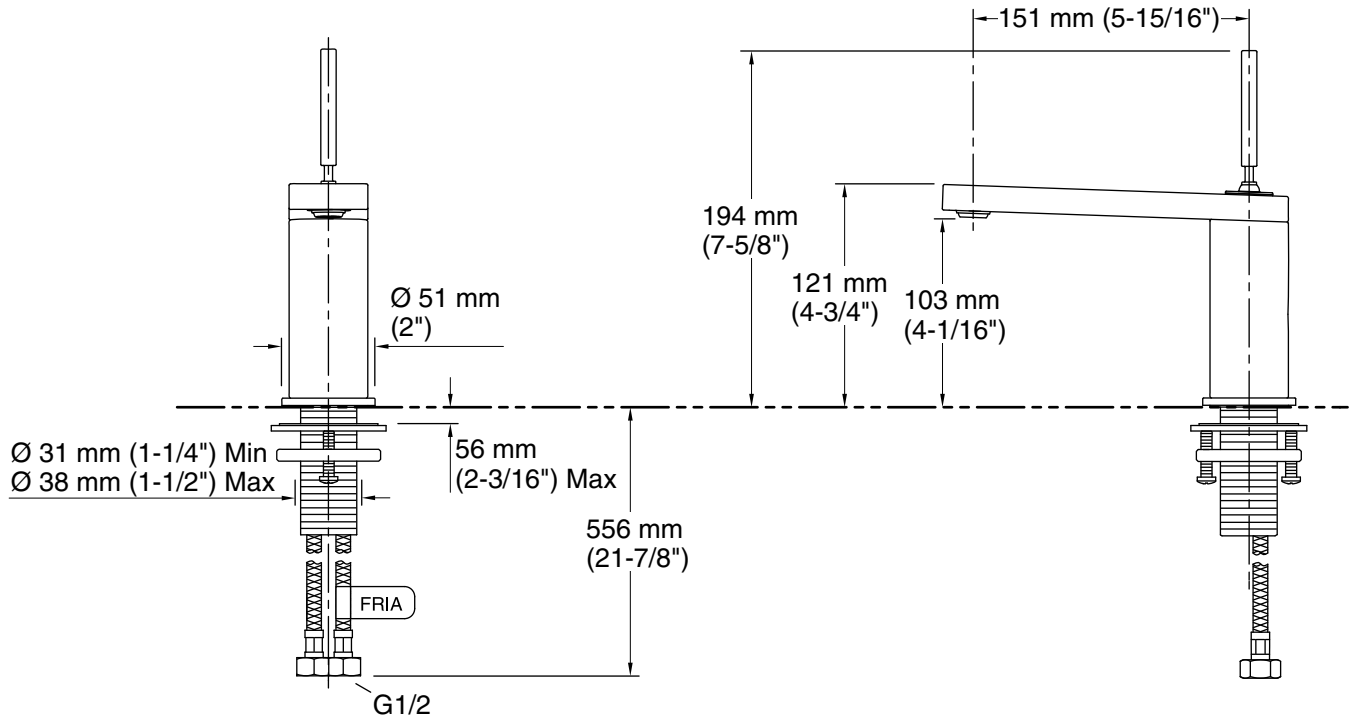

## Features

- Metal construction
- Flexible G 1/2 supply hoses for easy installation

### Technical Information

All product dimensions are nominal.

#### Spout:

Spout reach: 5-15/16" (151 mm)