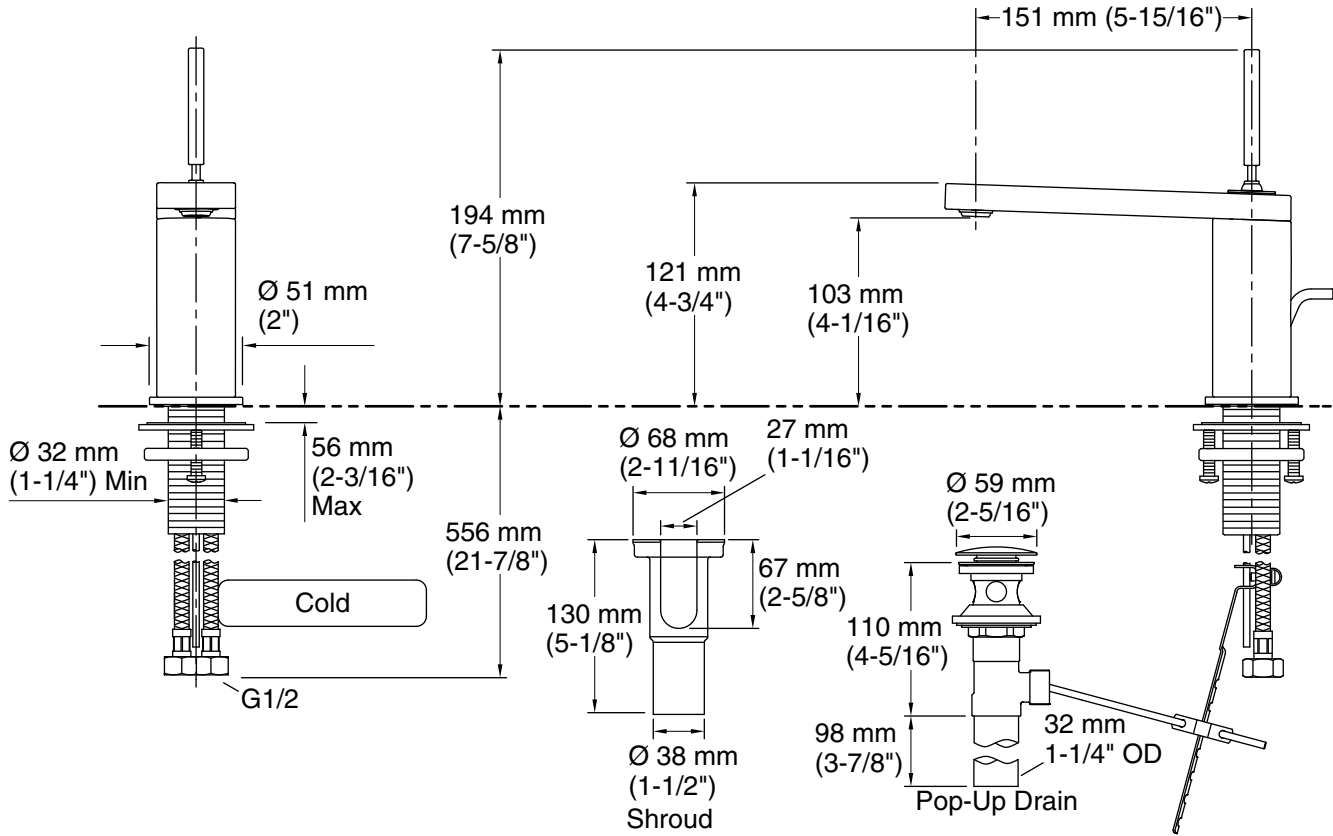

Features

- KOHLER ceramic disc valves exceed industry longevity standards for a lifetime of durable performance
- Joystick handle
- Includes flexible G 1/2 supply hoses for easy installation
- Includes drain
- Directionally adjustable, laminar-flow aerator

Technical Information

All product dimensions are nominal.

Faucet:

Flow rate: 2.11 gal/min (8 l/min)

Notes

Install this product according to the installation instructions.