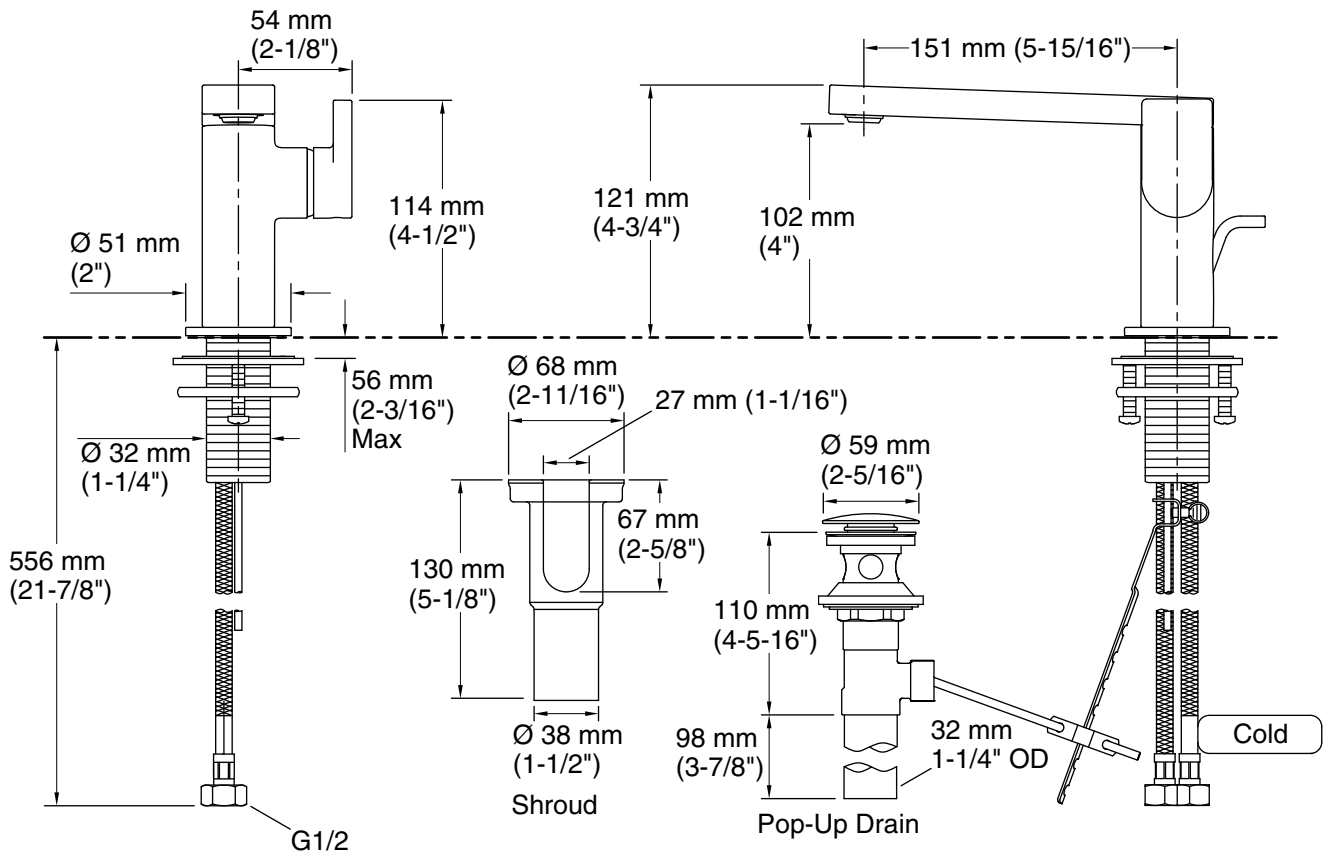

### Features

- Metal construction
- KOHLER ceramic disc valves exceed industry longevity standards for a lifetime of durable performance
- Spout reach 151 mm
- Side control lever handle
- Includes flexible G 1/2 supply hoses for easy installation
- Includes drain
- Directionally adjustable, laminar-flow aerator

### Technical Information

All product dimensions are nominal.

#### Faucet:

Flow rate: 2.11 gal/min (8 l/min)