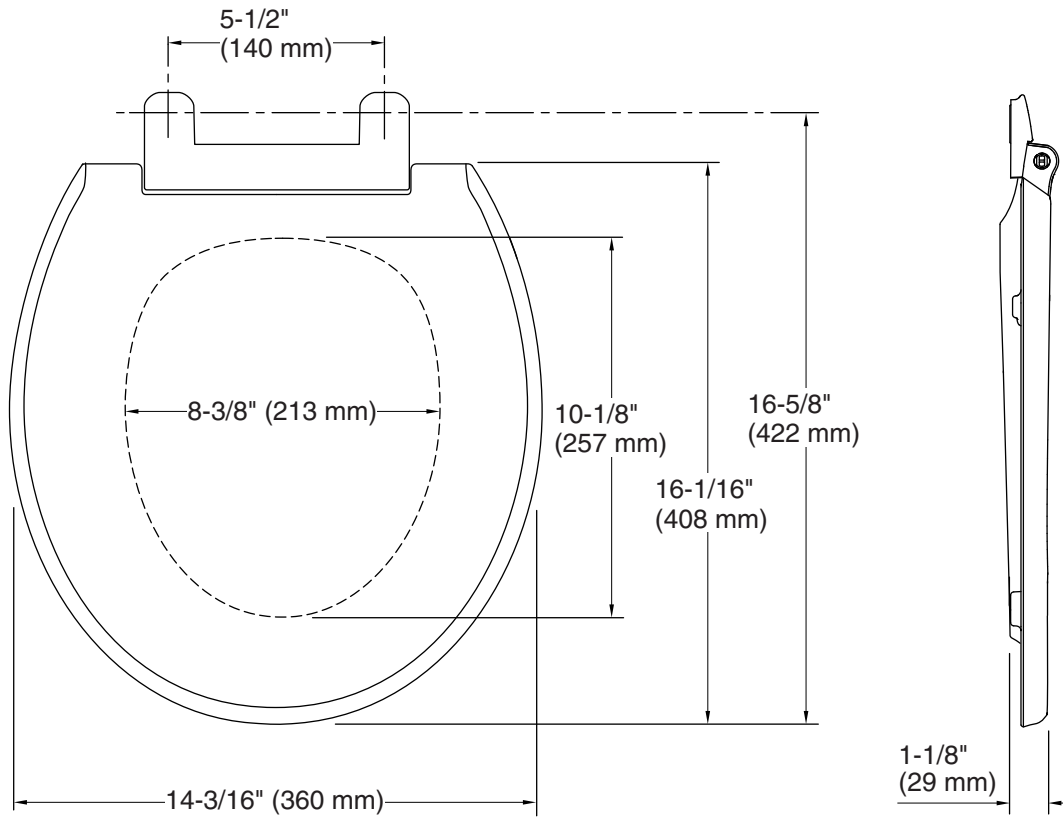

### Technical Information

All product dimensions are nominal.

Seat shape type: Round-front  
Seat front type: Closed-front  
Seat-mounting holes: 5-1/2" (140 mm)