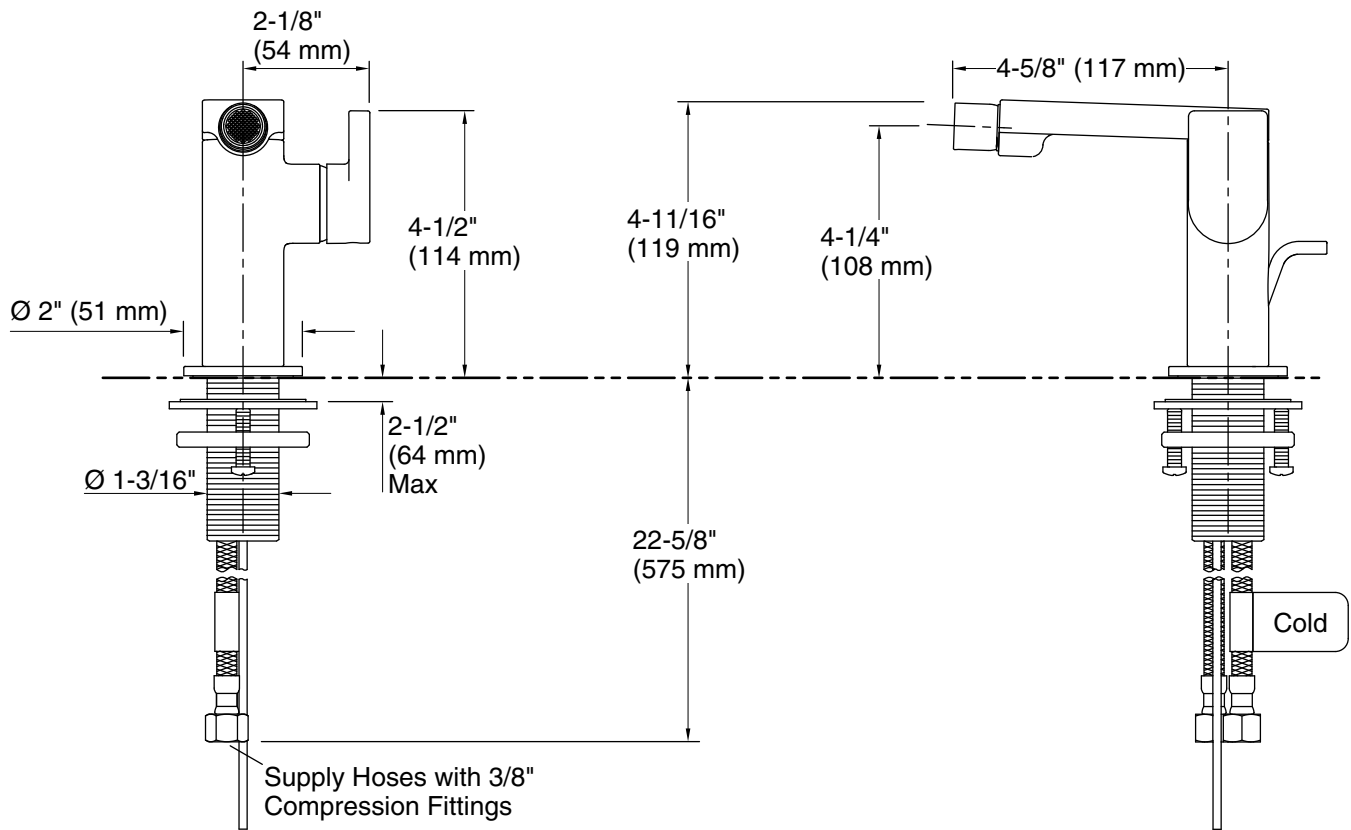

Features

- Metal construction
- KOHLER® ceramic disc valves exceed industry longevity standards for a lifetime of durable performance
- High-temperature limit setting for added safety
- Complete range of faucets, accessories and showering components to coordinate a full bathroom
- 2.2 gpm (8.3 lpm) maximum flow rate at 60 psi (4.14 bar)

Material

- KOHLER® finishes resist corrosion and tarnishing

Installation

- Single-hole mounting
- Flexible connections for easy installation

Recommended Products/Accessories

- K-23726 Drain treatment
- K-23723 Faucet cleaner
- K-73141 18" Towel Bar
- K-73142 24" Towel Bar
- K-73144 24" Double Towel Bar
- K-73145 towel arm
- K-73146 Double Robe Hook
- K-73147 Pivoting toilet paper holder
- K-73148 Vertical toilet paper holder

Color	Code	Description
	CP	Polished Chrome
	TT	Vibrant Titanium

Technical Information

All product dimensions are nominal.

Faucet:

Flow rate: 2.2 gal/min (8.3 l/min)

Drain with overflow: Yes

Spout:

Spout reach: 4-5/8" (118 mm)

Handshower:

Rated maximum flow: 2.2 gal/min (8.3 l/min)

Notes

Install this product according to the installation guide.