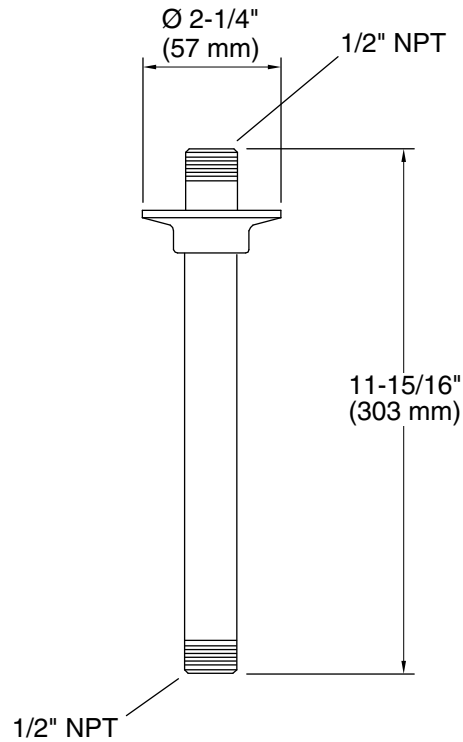

Technical Information

All product dimensions are nominal.

Notes

Install this product according to the installation instructions.