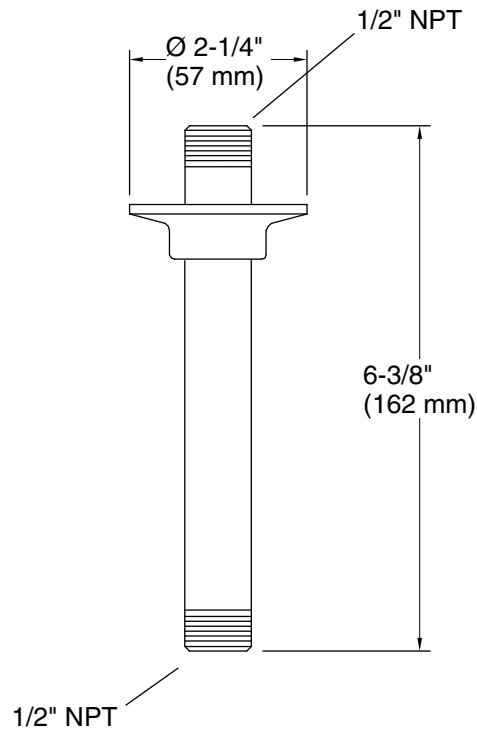

## Features

- 1/2" NPT connection
- For use with overhead rainheads
- 6" (152 mm) shower arm

## Technical Information

All product dimensions are nominal.