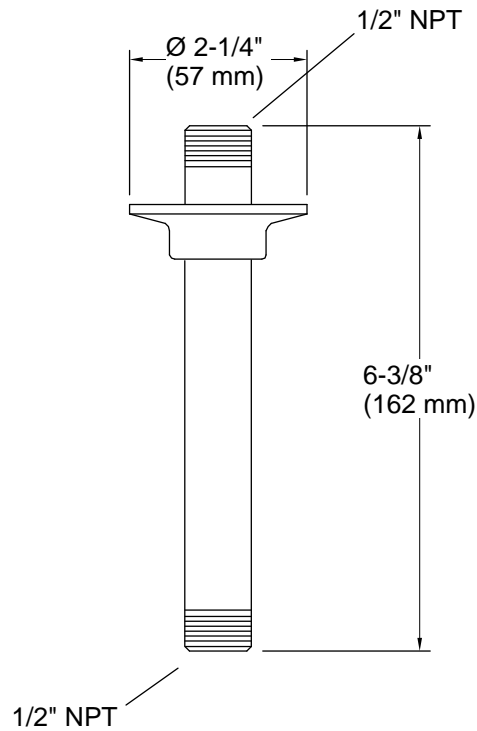

KOHLER® Faucets 6" ceiling-mount single-function rainhead arm & flange **K-7394**

Features

- 1/2" NPT connection
- For use with overhead rainheads
- 6" (152 mm) shower arm

Material

- Brass
- KOHLER finishes resist corrosion and tarnishing

12-18-2024 22:23 - US/CA

THE BOLD LOOK
OF **KOHLER**®

KOHLER Faucets 6" ceiling-mount single-function rainhead arm & flange

K-7394

Technical Information

All product dimensions are nominal.

Spout:

Handshower: