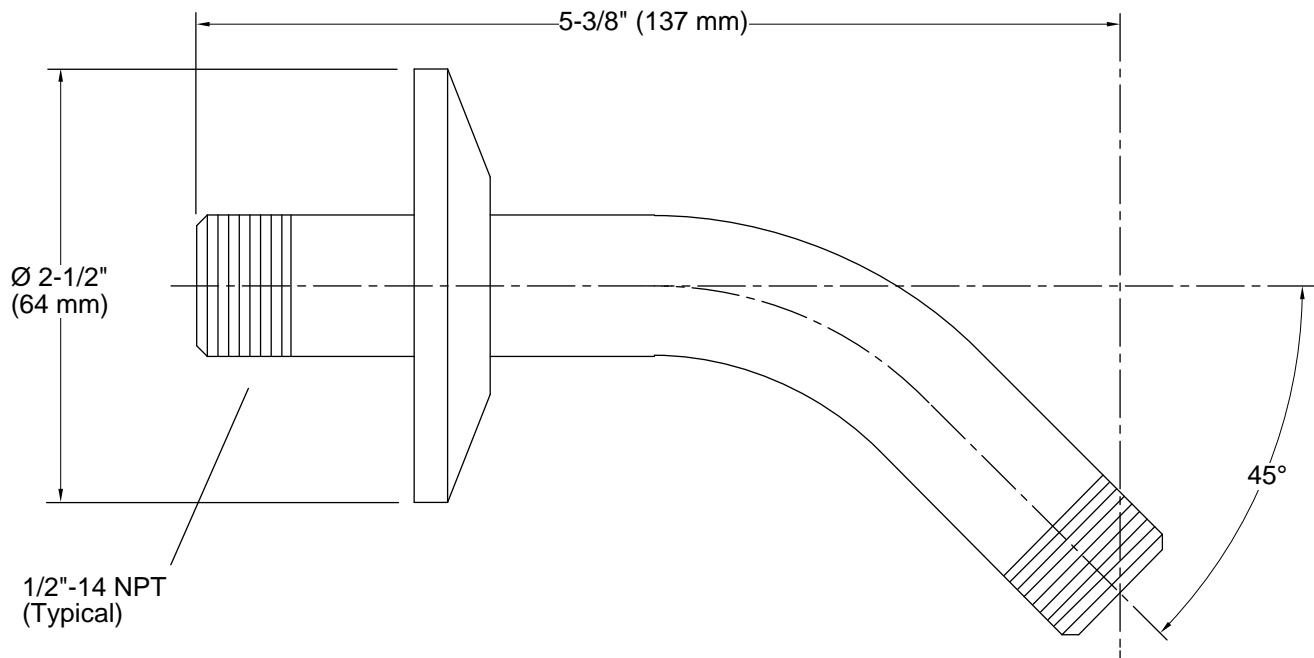

Features

- Arm features 5#" reach
- 1/2" NPT connection

Material

- Durable metal construction
- KOHLER finishes resist corrosion and tarnishing

Installation

- Wall-mount

Recommended Products/Accessories

K-23723 Faucet cleaner

Technical Information

All product dimensions are nominal.

Spout:

Handshower:

Rated maximum flow: 0 gal/min (0 l/min)