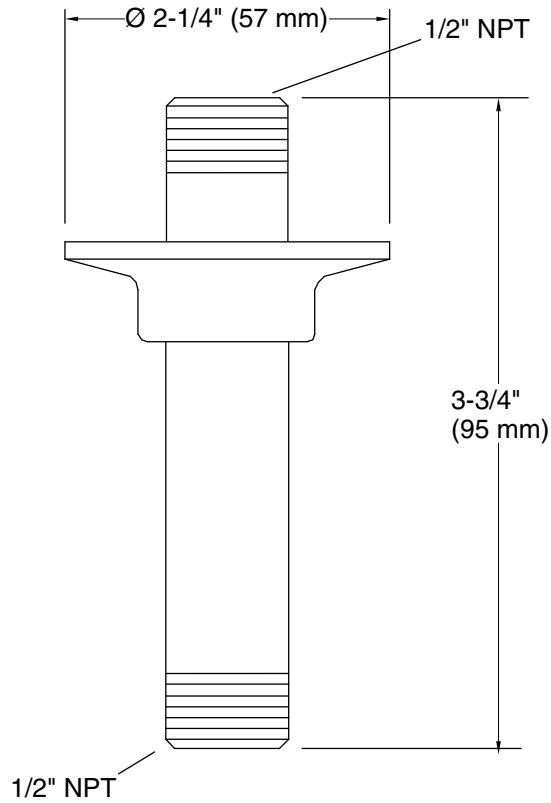

KOHLER® Faucets 3" ceiling-mount single-function rainhead arm & flange **K-7396**

Features

- 1/2" NPT connections
- Includes flange
- 3" (76 mm) straight shower arm

Material

- Brass
- KOHLER® finishes resist corrosion and tarnishing

10-21-2024 22:25 - US/CA

THE BOLD LOOK
OF **KOHLER®**

KOHLER Faucets 3" ceiling-mount single-function rainhead arm & flange K-7396

Technical Information

All product dimensions are nominal.

Handshower:

Rated maximum flow: 0 gal/min (0 l/min)