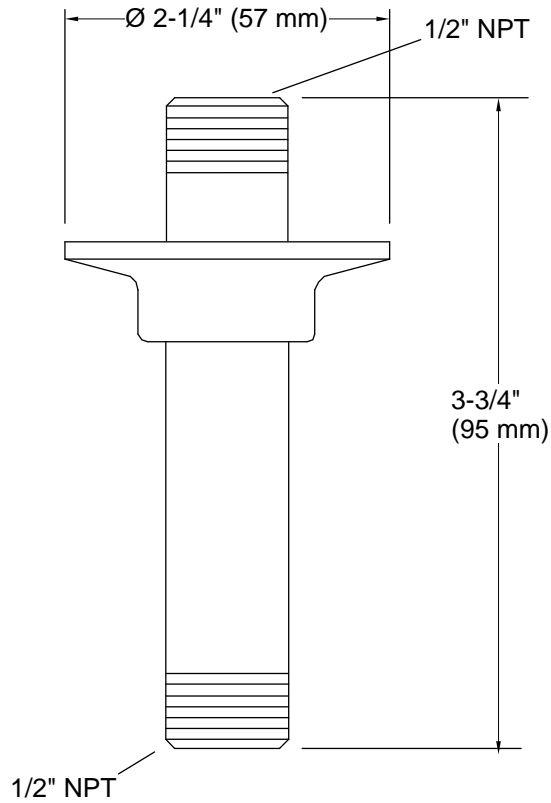

KOHLER® Faucets 3" ceiling-mount single-function rainhead arm & flange **K-7396**

Features

- 1/2" NPT connections
- Includes flange
- 3" (76 mm) straight shower arm

Material

- Brass
- KOHLER finishes resist corrosion and tarnishing

12-18-2024 22:23 - US/CA

THE BOLD LOOK
OF **KOHLER**®

KOHLER Faucets 3" ceiling-mount single-function rainhead arm & flange K-7396

Technical Information

All product dimensions are nominal.

Spout:

Handshower: