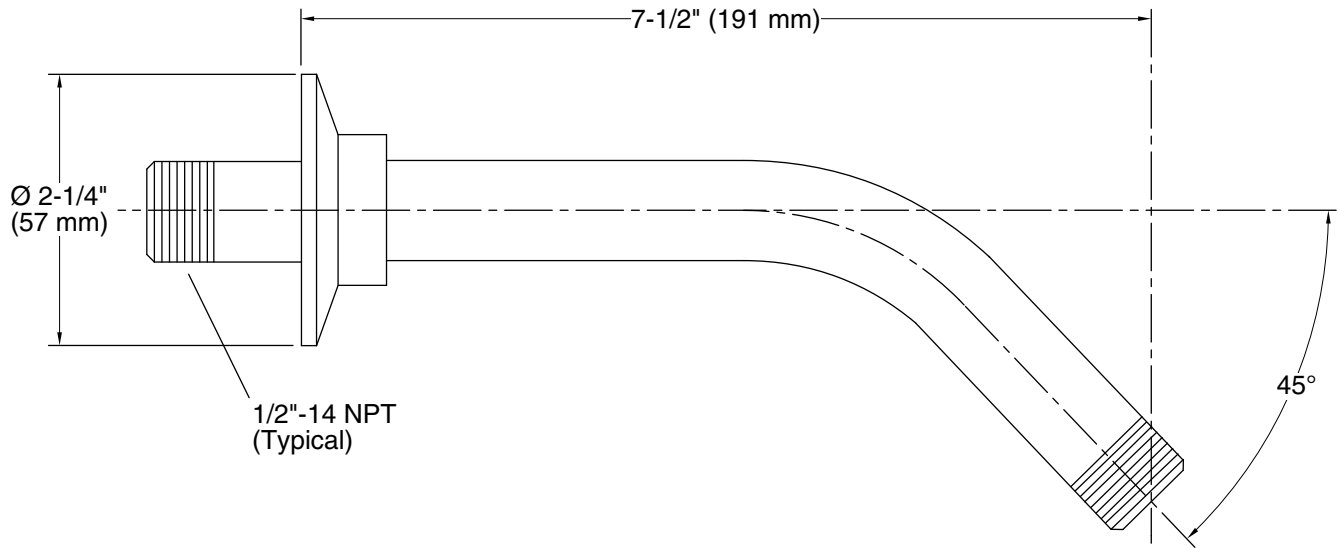

Features

- Metal construction
- 1/2" -14 NPT thread both ends
- Wall-mount flange

Recommended Products/Accessories

K-23723 Faucet cleaner

Codes/Standards

None Applicable

KOHLER® Faucet Lifetime Limited Warranty

Technical Information

All product dimensions are nominal.

Notes

Install this product according to the installation guide.