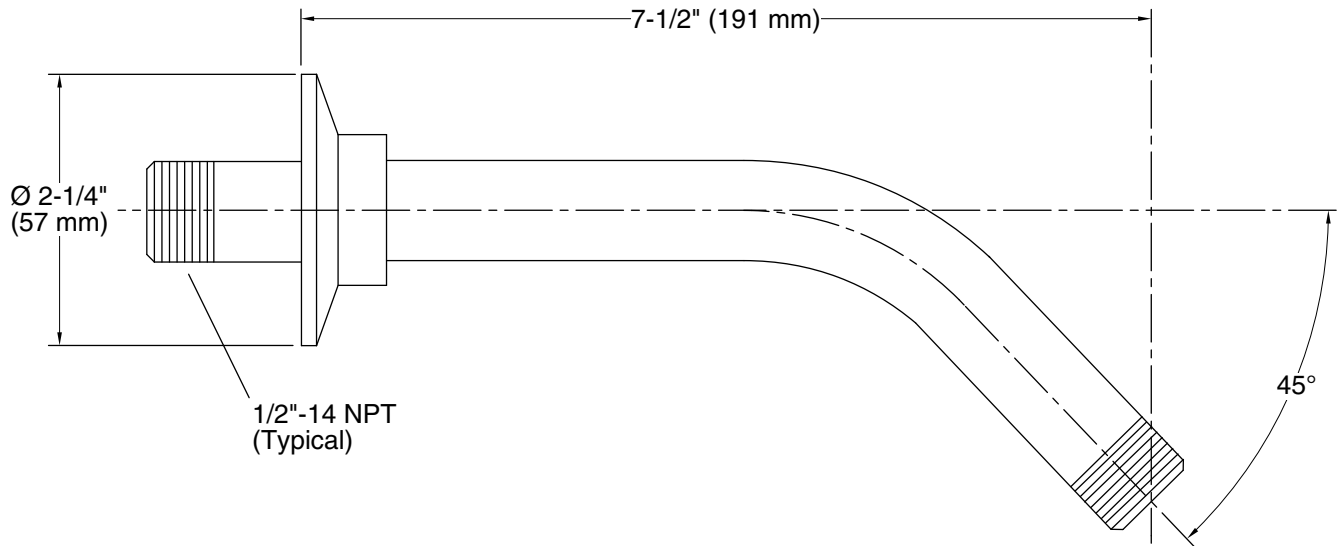

Features

- Metal construction
- 1/2" -14 NPT thread both ends
- Wall-mount flange

Recommended Products/Accessories

K-23723 Faucet cleaner

Codes/Standards

None Applicable

KOHLER® Faucet Lifetime Limited Warranty

Technical Information

All product dimensions are nominal.

Drain included: No

Spout:

Handshower:

Rated maximum flow: 0 gal/min (0 l/min)

Notes

Install this product according to the installation instructions.