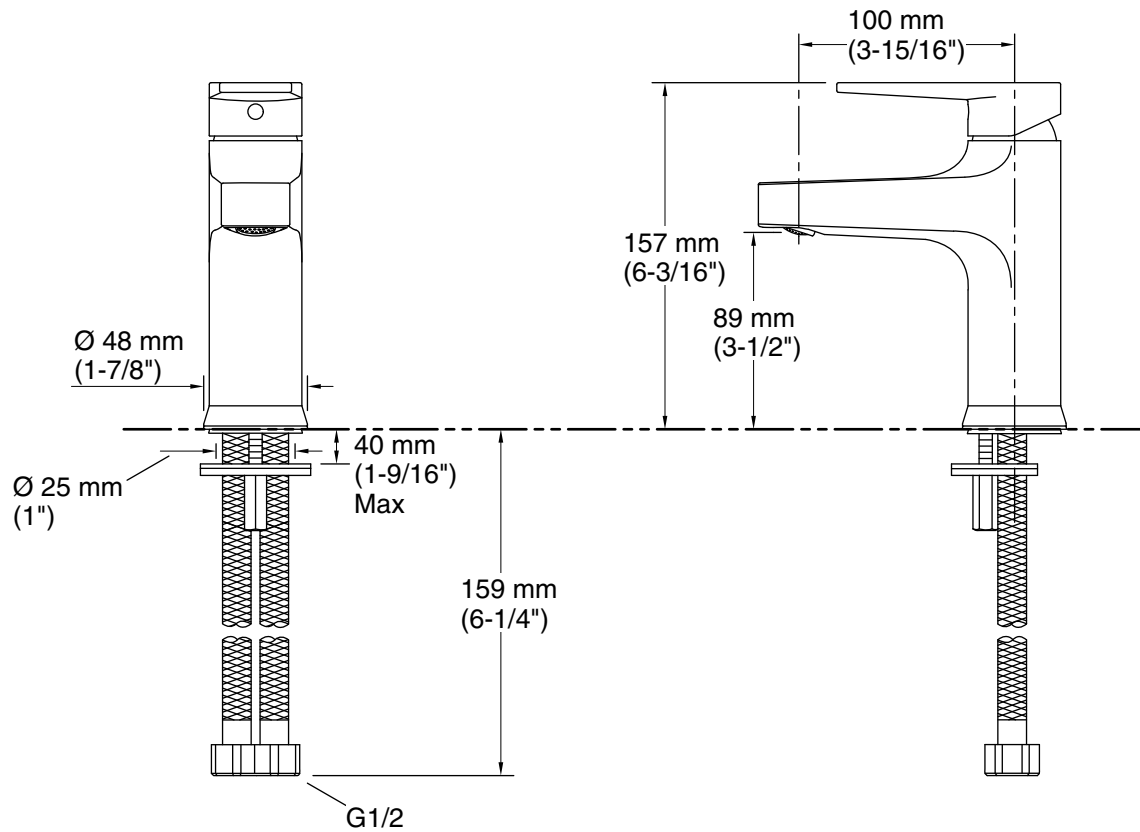

Features

- Metal construction
- Flexible G 1/2 supply hoses for easy installation

Material

- KOHLER® finishes resist corrosion and tarnishing

Codes/Standards

None Applicable

KOHLER® Produtos para Cozinhas e Banheiros Ltda Faucets Fifteen-Year Limited Warranty

See website for detailed warranty information.

Technical Information

All product dimensions are nominal.

Notes

Install this product according to the installation guide.