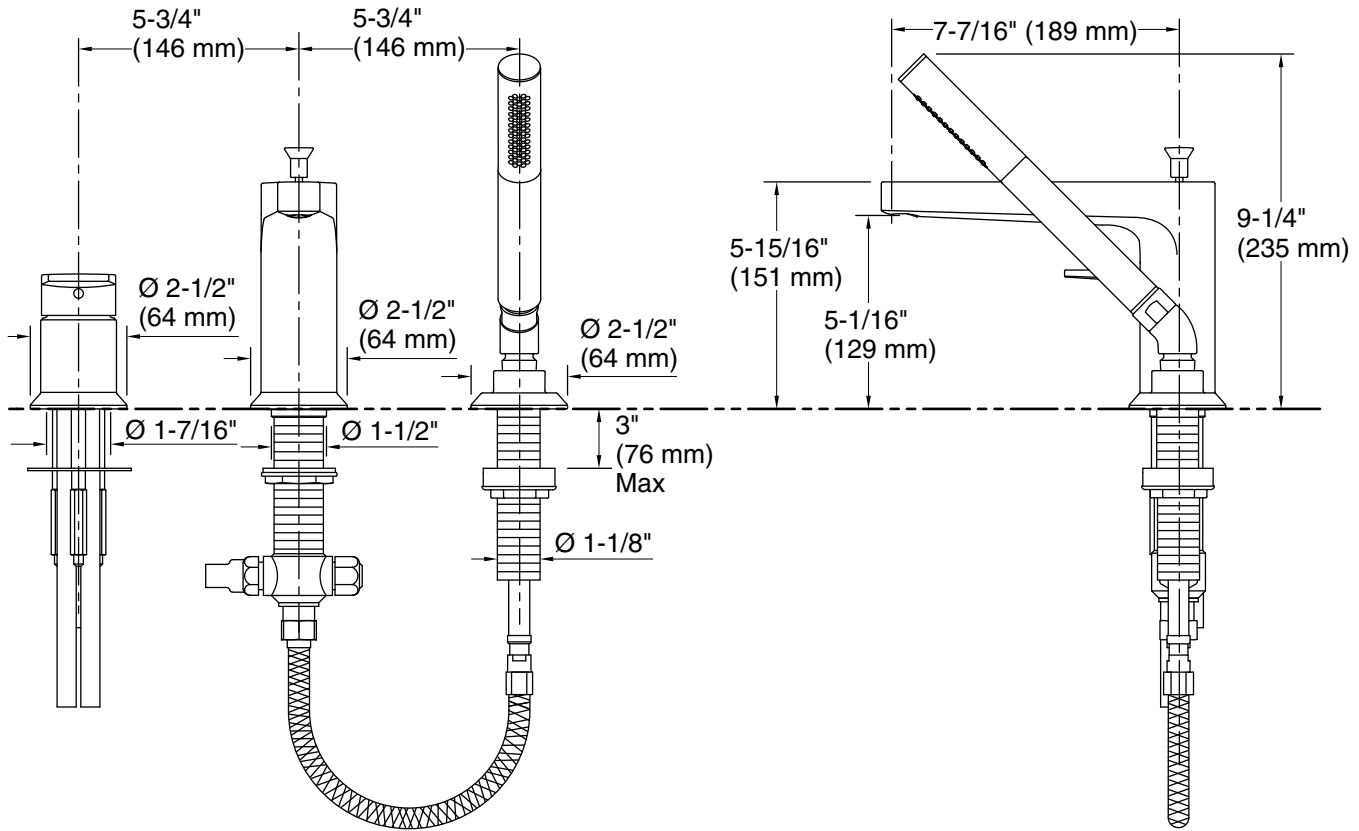

Technical Information

All product dimensions are nominal.

Faucet:

Flow rate: 11 gal/min (41.6 l/min)

Drain included: No

Spout:

Spout reach: 7-7/16" (189 mm)

Handshower:

Rated maximum flow: 1.75 gal/min (6.6 l/min)

Notes

Install this product according to the installation instructions.

WARNING: Risk of personal injury. Do not install the bath faucet in an area where it may inadvertently be used for support by the bather.