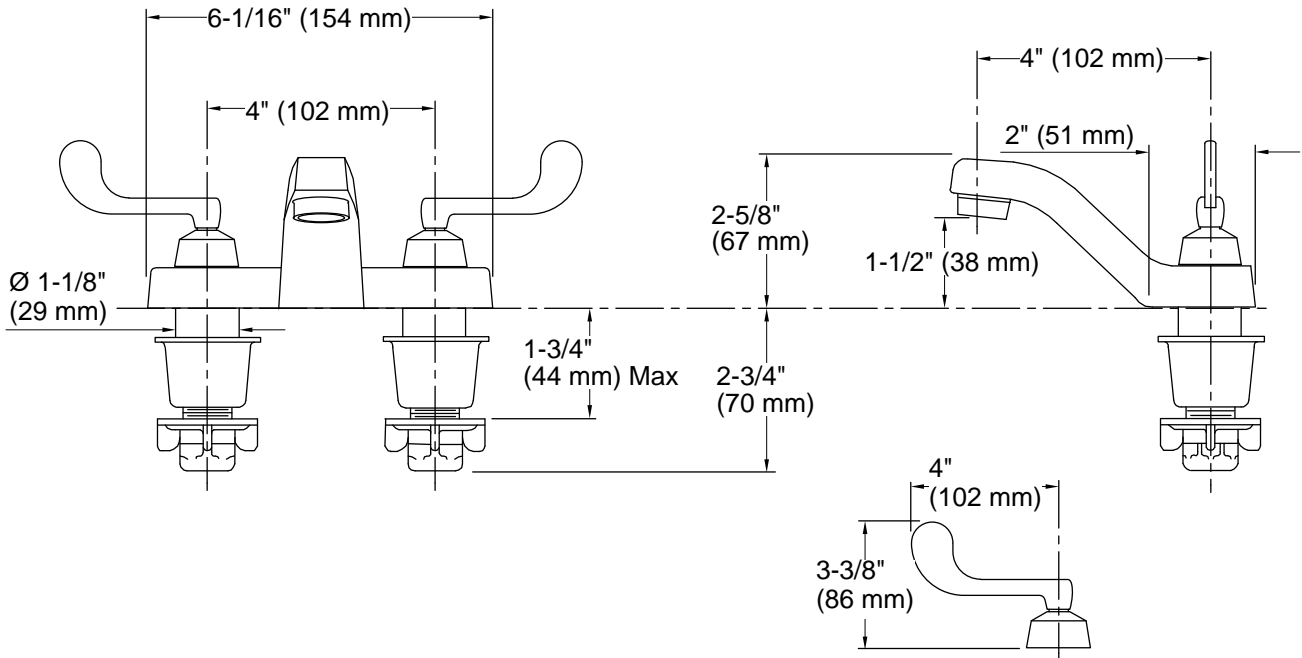

Features

- Quarter-turn washerless ceramic disc valves
- 4" (102 mm) spout reach
- Standard aerator
- Wristblade Lever handles
- Less drain
- 1.5 gpm (5.7 lpm) maximum flow rate at 60 psi (4.14 bar)

Material

See website for detailed warranty information.

Technical Information

All product dimensions are nominal.

Faucet:

Flow rate: 1.5 gal/min (5.7 l/min)

Drain included: No

Spout:

Spout reach: 4" (102 mm)