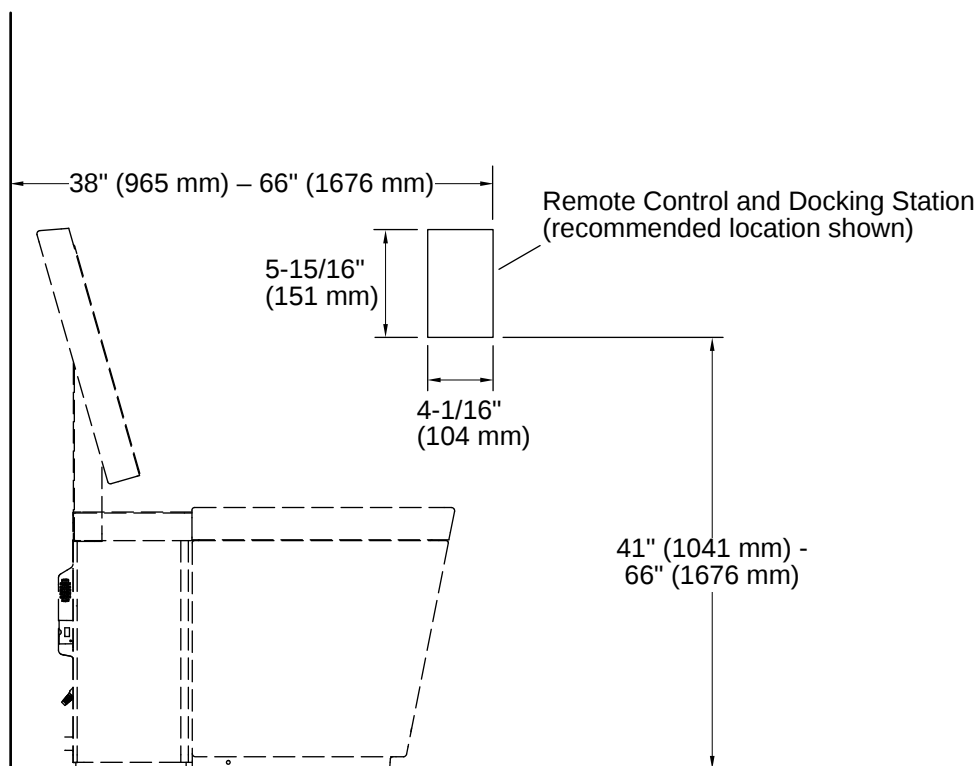

Installation Notes

Install this product according to the installation instructions.

The docking station power cord may be routed through the wall or externally.

When the docking station cord is routed through the wall, install the docking station power cord before installing the finished wall.