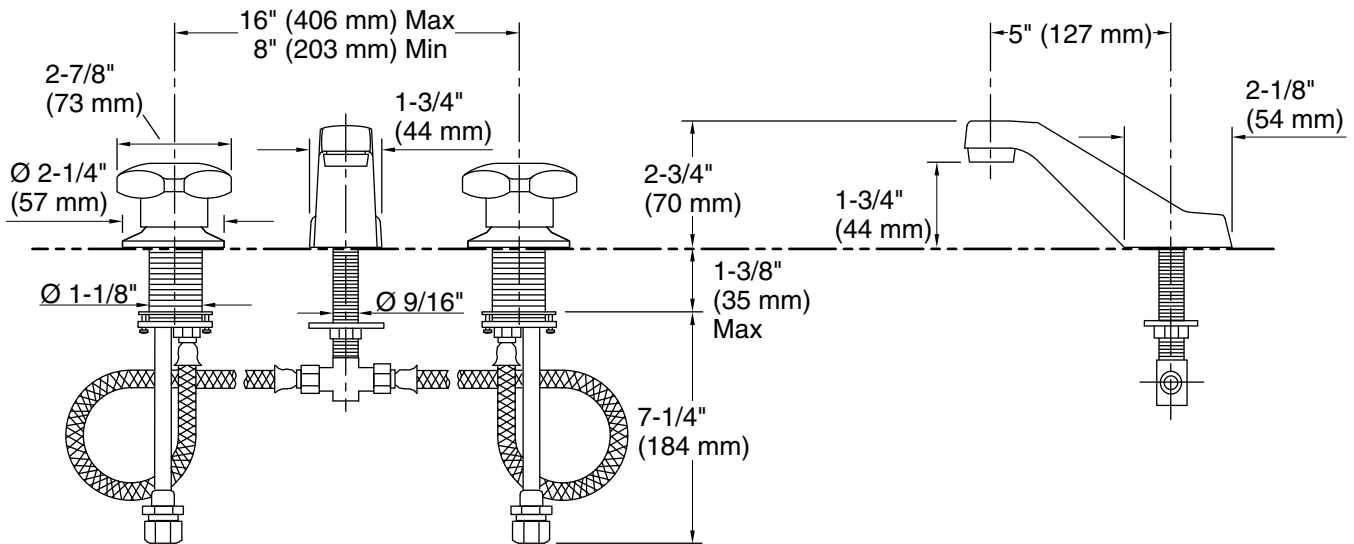

Features

- Quarter-turn washerless ceramic disc valves
- Less drain and lift rod
- Standard aerator
- Standard handles
- 5" (127 mm) spout reach

Material

- Brass
- Brass valve bodies

Recommended Products/Accessories

K-23723 Faucet cleaner

Optional Products/Accessories

1160594 .35 gpm Aerator, Large

Codes/Standards

ASME A112.18.1/CSA B125.1
NSF/ANSI/CAN 61
NSF/ANSI/CAN 372
DOE - Energy Policy Act 1992
California Energy Commission (CEC)

KOHLER® One-Year Limited Warranty

See website for detailed warranty information.

Technical Information

All product dimensions are nominal.

Faucet flow rate: 0.5 gal/min (1.9 l/min)

Drain included: No

Spout:

Spout reach: 5" (127 mm)

Notes

Install this product according to the installation instructions.