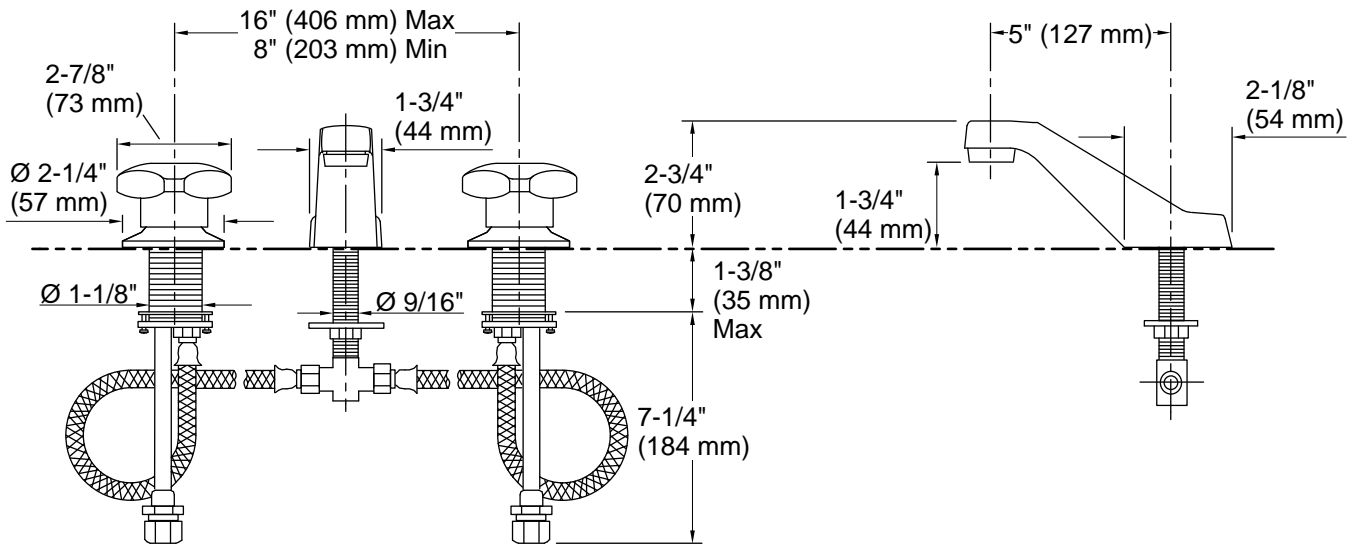

## Features

- Quarter-turn washerless ceramic disc valves
- Less drain and lift rod
- Standard aerator
- Standard handles
- 5" (127 mm) spout reach

## Technical Information

All product dimensions are nominal.

### Spout:

Spout reach: 5" (127 mm)