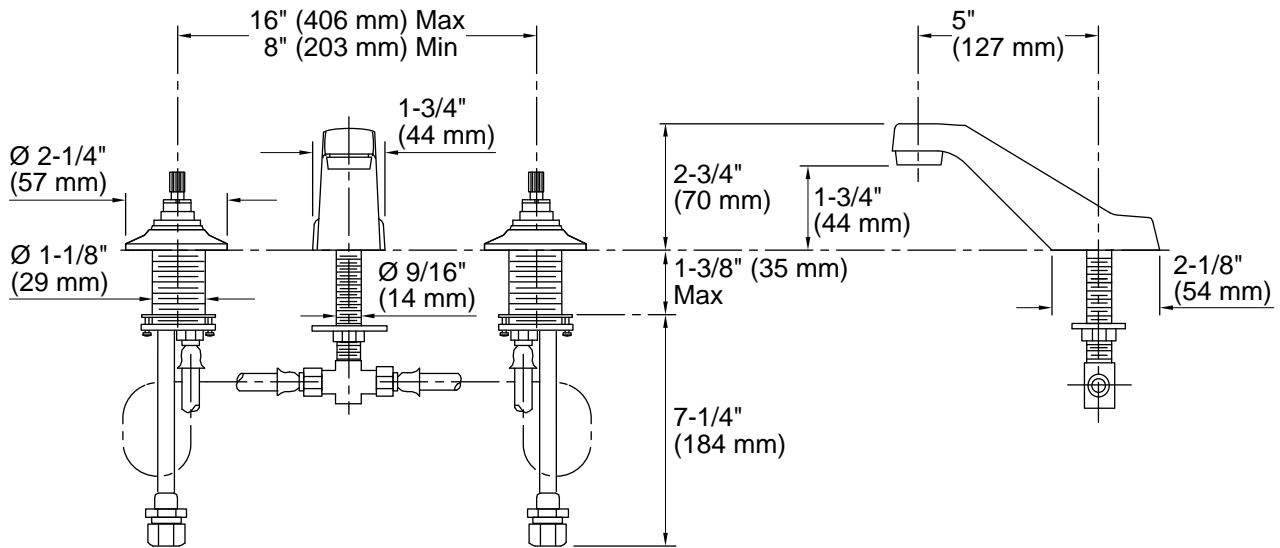

Features

- Quarter-turn washerless ceramic disc valves
- Less drain and lift rod
- Vandal-resistant Water-Guard® aerator
- Variety of handle style options
- 5" (127 mm) spout reach
- 2.0 gpm (7.6 lpm) maximum flow rate at 60 psi (4.14 bar)

See website for detailed warranty information.

Technical Information

All product dimensions are nominal.

Faucet:

Flow rate: 2 gal/min (7.6 l/min)

Drain included: No

Spout:

Spout reach: 5" (127 mm)