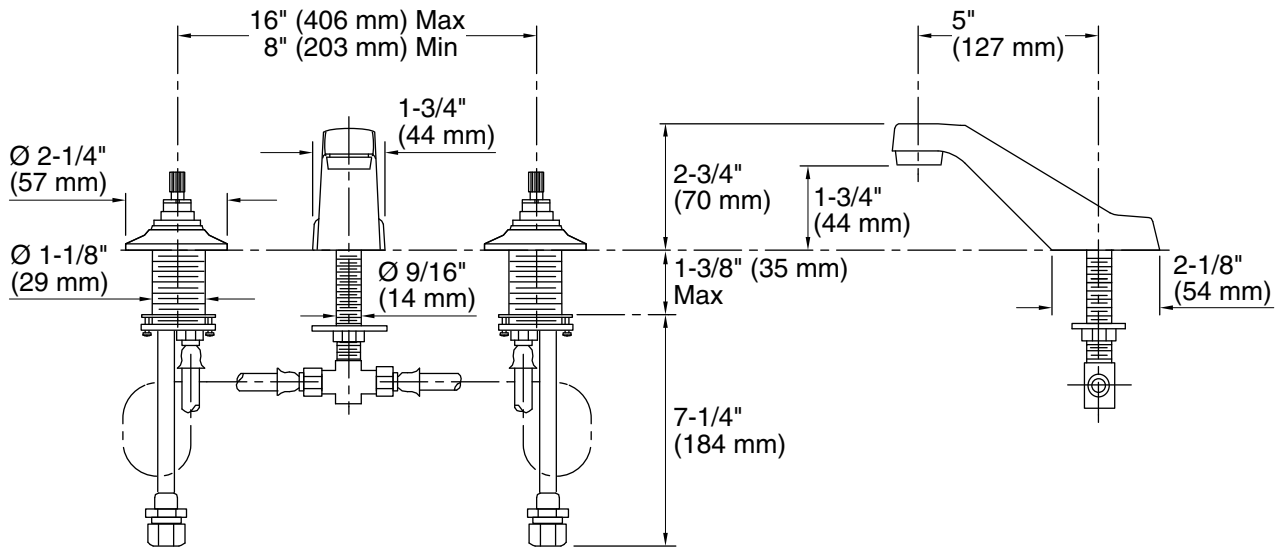

Features

- Quarter-turn washerless ceramic disc valves
- Less drain and lift rod
- Vandal-resistant Water-Guard® aerator
- Variety of handle style options
- 5" (127 mm) spout reach
- 2.0 gpm (7.6 lpm) maximum flow rate at 60 psi (4.14 bar)

See website for detailed warranty information.

Technical Information

All product dimensions are nominal.

Faucet:

Flow rate: 2 gal/min (7.6 l/min)

Drain included: No

Spout:

Spout reach: 5" (127 mm)