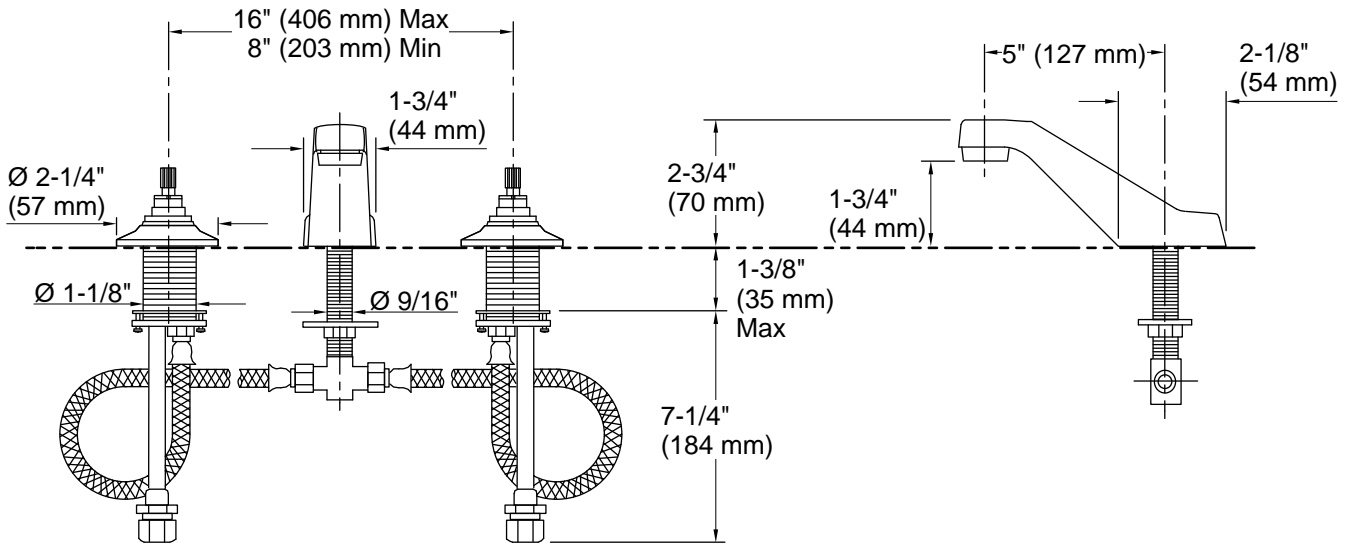

Features

- Quarter-turn washerless ceramic disc valves
- Less drain and lift rod
- Vandal-resistant Water-Guard® aerator
- Variety of handle style options
- 5" (127 mm) spout reach
- 0.5 gpm (1.9 lpm) maximum flow rate at 60 psi (4.14 bar)

1160594 .35 gpm Aerator, Large

Codes/Standards

ASME A112.18.1/CSA B125.1
NSF/ANSI/CAN 61
NSF/ANSI/CAN 372
All applicable US Federal and State material regulations
DOE - Energy Policy Act 1992
California Energy Commission (CEC)
IAPMO Certification

KOHLER® One-Year Limited Warranty

See website for detailed warranty information.

Technical Information

All product dimensions are nominal.

Faucet:

Flow rate: 0.5 gal/min (1.9 l/min)

Drain included: No

Spout:

Spout reach: 5" (127 mm)

Notes

Install this product according to the installation guide.