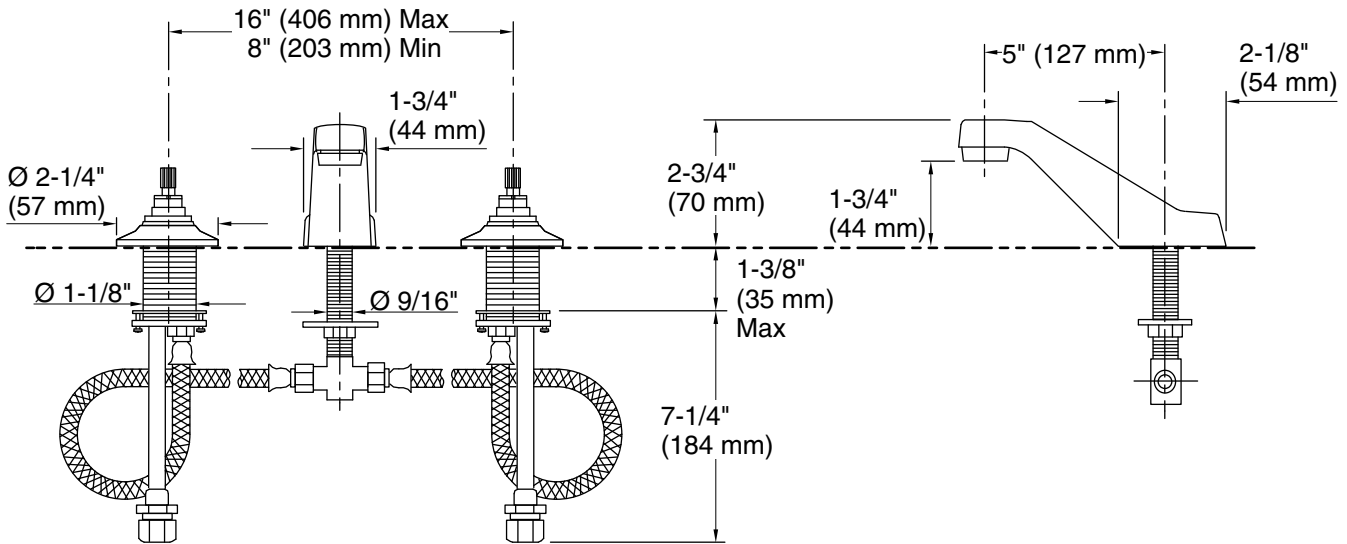

Features

- Quarter-turn washerless ceramic disc valves
- Less drain and lift rod
- Vandal-resistant Water-Guard® aerator
- Variety of handle style options
- 5" (127 mm) spout reach
- 0.5 gpm (1.9 lpm) maximum flow rate at 60 psi (4.14 bar)

1160594 .35 gpm Aerator, Large

Codes/Standards

ASME A112.18.1/CSA B125.1

NSF/ANSI/CAN 61

NSF/ANSI/CAN 372

All applicable US Federal and State material regulations

DOE - Energy Policy Act 1992

California Energy Commission (CEC)

IAPMO Certification

KOHLER® One-Year Limited Warranty

See website for detailed warranty information.

Technical Information

All product dimensions are nominal.

Faucet:

Flow rate: 0.5 gal/min (1.9 l/min)

Drain included: No

Spout:

Spout reach: 5" (127 mm)

Notes

Install this product according to the installation guide.