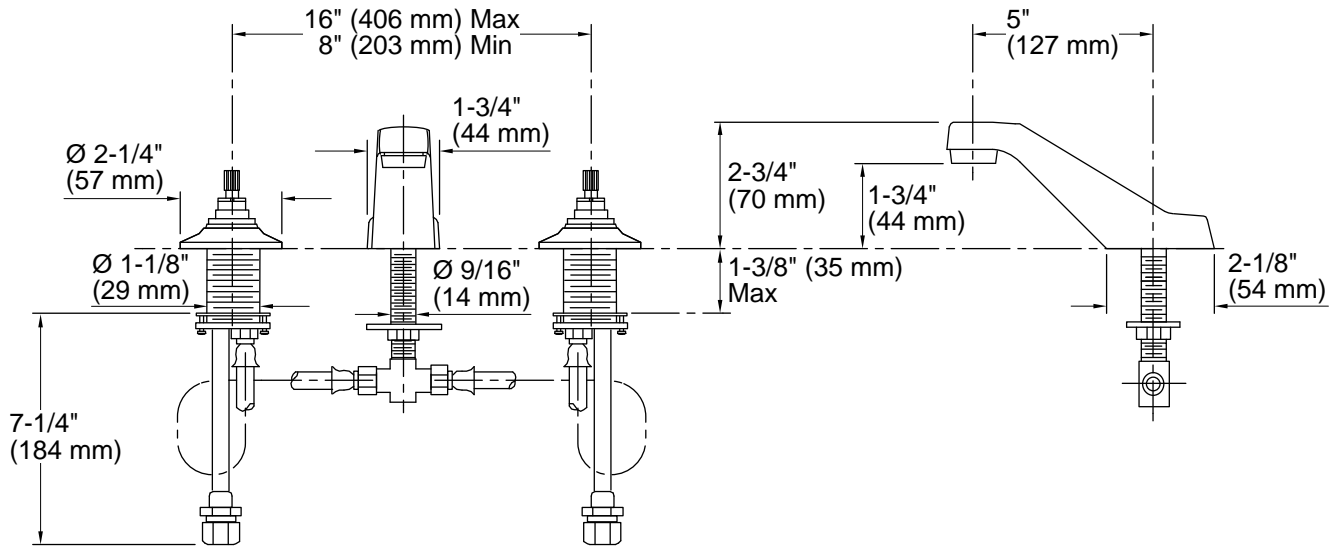

### Technical Information

All product dimensions are nominal.

#### Spout:

Spout reach: 5" (127 mm)